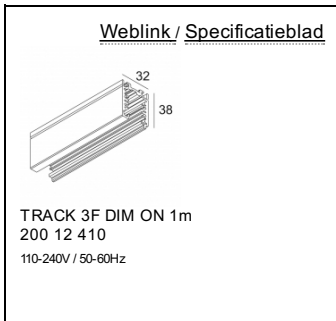

SPY 66 92730 ADM SLIM DIM5
 SPY 66 92745 ADM SLIM DIM5
 SPY 66 93018 ADM SLIM DIM5
 SPY 66 93030 ADM SLIM DIM5
 SPY 66 93045 ADM SLIM DIM5
 SPY 66 TW 96525 ADM DIM5
 SUPERNOVA XS PIVOT 260 ADM
 SUPERNOVA XS PIVOT 260 ADM DIM5
 SUPERNOVA XS PIVOT 330 ADM DIM1
 MULTINOVA 30 930 ADM
 MULTINOVA 30 PRISM 930 ADM
 MULTINOVA 30 TW 930 ADM DIM5
 MULTINOVA 30 PIVOT 930 ADM
 MULTINOVA 30 PIVOT PRISM 930 ADM
 MULTINOVA 30 PIVOT SMOKE 930 ADM
 MULTINOVA 55 930 ADM
 MULTINOVA 55 PRISM 930 ADM
 MULTINOVA 55 TW 930 ADM DIM5
 SUPER-OH! XS PIVOT 25 ADM DIM8

Related references

Related references

TRACK PROFILES

Related references

BEVESTIGINGSCOMPONENTEN

Related references

STROOMTOEVOER

[Weblink / Specificatieblad](#)
TRACK CURRENT
SUPPLY 5 x 0,75mm² 3,0m
200 99 53