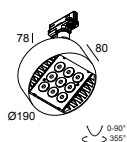

23616 931W FRAGMA L SUPERSPOT 9308 ADM WD