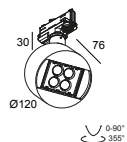

23612 941W FRAGMA S 94014 ADM WD

FRAGMA SUPERSPOT