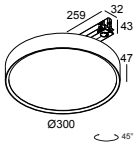

TRACK 3F DIM ON 3m W

200 12 430 W

MULTINOVA 30 ADM

27934 9005 MULTINOVA 30 TW PRISM 930 ADM DIM5

MULTINOVA 30 PIVOT ADM