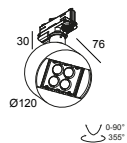

TRACK 3F DIM ON 3m W

200 12 430 W

COMPATIBLE LUMINAIRES

FRAGMA

23612 931W FRAGMA S 93014 ADM WD