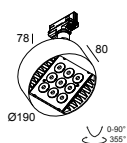

23616 941W FRAGMA L SUPERSPOT 9408 ADM WD

INFORM OK ADM