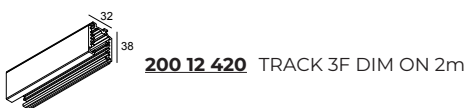

SPYCO AC ADM

SPYCO Hi ADM

SUPER-OH XS PIVOT ADM

TRACK 3F DIM ON

Notes:

 DELTALIGHT®

TRACK 3F DIM ON 3m W

200 12 430 W