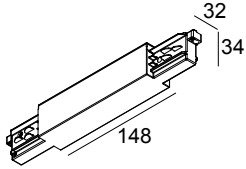

TRACK 3F DIM MIDDLE SUPPLY W

200 12 14 W

AVAILABLE IN

BLACK 200 12 14 B

WHITE 200 12 14 W

 [View on website](#)

General info

LOCATION	indoor
INGRESS PROTECTION	IP20
WEIGHT (KG)	0.1

Electrical info

CLASS	I
--------------	---

For detailed installation instructions, please consult the manual: [200_12_4x0_HAND.pdf](#)

WHERE USED

200 12 410 TRACK 3F DIM ON 1m

200 12 420 TRACK 3F DIM ON 2m