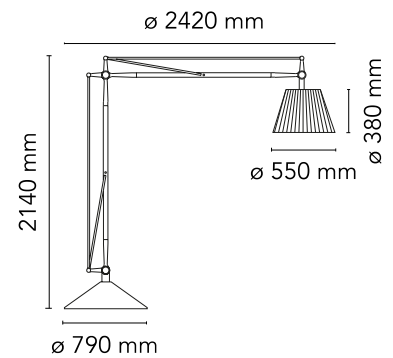

FLOS

F6366020 Fabric

SuperArchimoon

Designed by Philippe Starck, 2000

Halogen - 250W

Floor lamp providing direct and diffused light. Acid-etched hand-blown pressed borosilicate glass internal diffuser. Plissé cloth external diffuser. Sand-cast, aluminum diffuser support. Gray painted assembly composed of tubular aluminum arms and tie rods, stainless steel springs, and die-cast aluminum joints. Sand-cast aluminum base with gray painted spun aluminum cover. On the cable there is the electronic dimmer which allows the regulation of light brightness.

Are you a professional and your project needs consulting and support?

[BOOK AN APPOINTMENT](#)

Main specifications

Mounting	Floor
Environments	Indoor dry location
Light Source Type	Bulb
Lamp category	Halogen
Lamp holders	E27
Iicos	HSGS
Number of heads	1
Power (W)	250

Physical

Colour	Fabric
Length (mm)	790
Cord length (mm)	1600
Net weight (kg)	90.88
Package volume (m3)	1.28
IP internal	20

Download

[Mounting instructions](#)  PDF

[Spare Parts](#)  PDF

Photometric Files

[LDT / IES](#)  LDT