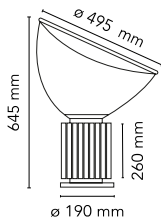

## Taccia

by Achille & Pier Giacomo Castiglioni , 1962

Table lamp providing indirect and reflected light. Reflector in painted aluminium, gloss white on the outside and matt white on the inside.. Directionable diffuser in transparent mouth-blown glass. Body in matt black. silver anodized or bronze anodized aluminium. Base in nickel-plated metal. Electric cable of useful length 220 cm, with dimmer switch for ON/OFF and adjustment of the light flow between 10-100%. Plug-in power supply with interchangeable plugs.

Mounting	Table/Floor
Environment	Indoor
Weight	15,3 Kg
Light sources available	1 x 1 COB LED 28W 2700K CRI93 [i] DIMMER
Emergency	Without
Voltage	100-240/48V
Power	28W
Battery	No
Supply included	Yes

Cord Length	2200 mm
Materials	Aluminum, Glass