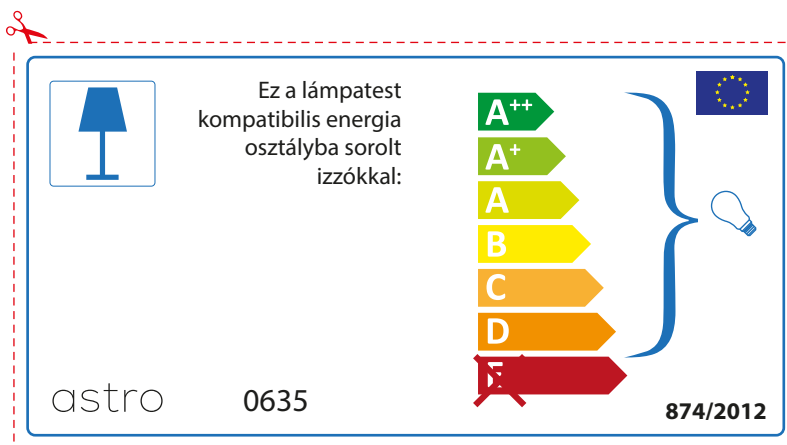

HUNGARIAN

Kérjük, ellenőrizze, hogy a fényforrások foglalata megfelel-e a lámpatest által előírtaknak, ugyanis a különböző márkák eltérhetnek egymástól