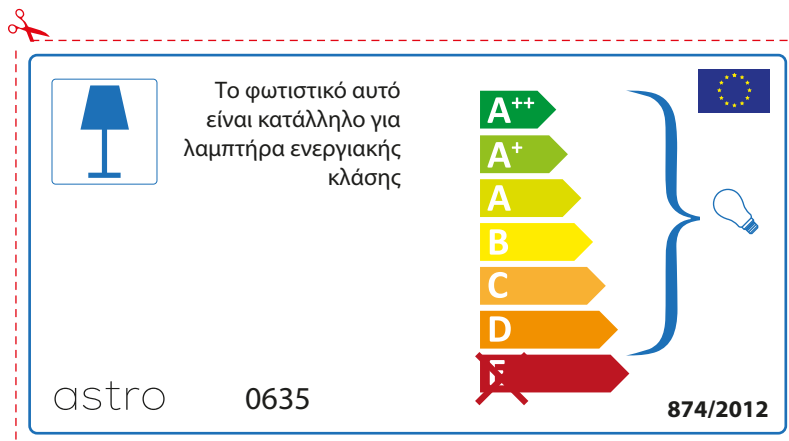

GREEK

Ελέγξτε προσεκτικά τις διαστάσεις του λαμπτήρα ώστε να είναι κατάλληλοι για το συγκεκριμένο φωτιστικό γιατί οι διαστάσεις ίδιου τύπου λαμπτήρα πολλές φορές διαφέρουν ανάλογα την εταιρία κατασκευής