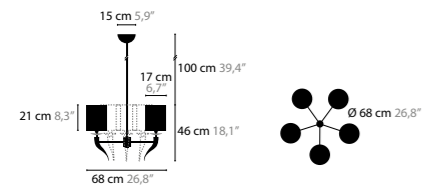

LOVING ARMS

LOVING ARMS IS A REGISTERED DESIGN BY COEN MUNSTERS 2008

11610 H5