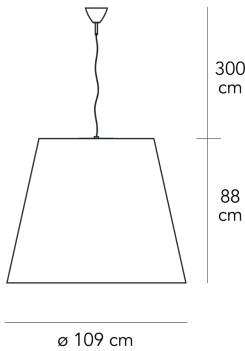

AMAX XXL

Charles Williams, 2003

Extra-large interpretation of the classic FontanaArte lampshade, Amax is a family of suspension lamp. For the larger sizes, the hanging lamp has a bottom disc that covers and hides the light sources from view.

Suspension lamp with diffused and dimmable light. Chromed metal frame. White polyethylene diffuser. Available separately a optional polycarbonate locking disc with telescopic stem and anchor cap. Steel suspension cable. Red fabric power cable. Ceiling rose made of chromed thermoplastic material. Bulb not included.