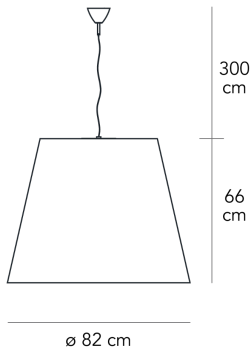

AMAX LARGE

Charles Williams, 2003

Extra-large interpretation of the classic FontanaArte lampshade, Amax is a family of suspension lamp. For the larger sizes, the hanging lamp has a bottom disc that covers and hides the light sources from view.

Suspension lamp with diffused and dimmable light. Chromed metal frame. White polyethylene diffuser. Polycarbonate locking disc with telescopic stem and anchor cap available separately as optional. Steel suspension cable. Red fabric power cable. Ceiling rose made of chromed thermoplastic material. Bulb not included.