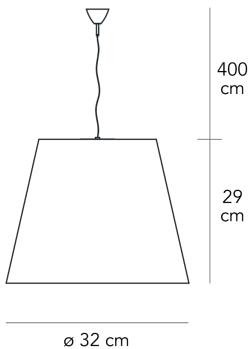

AMAX SMALL

Charles Williams, 2003

Extra-large interpretation of the classic FontanaArte lampshade, Amax is a family of suspension lamp. For the larger sizes, the hanging lamp has a bottom disc that covers and hides the light sources from view.

Suspension lamp with diffused and dimmable light. Chromed metal frame. White polyethylene diffuser. Steel suspension cable. Red fabric power cable. Ceiling rose made of chromed thermoplastic material. Bulb not included.