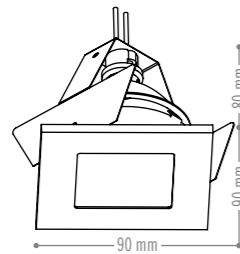

NELIO/CALIA OUT

QT-LP12 | GY 6,35

QPAR | GU 10