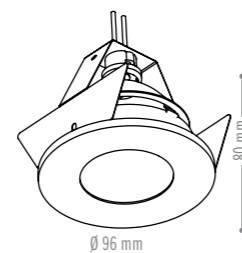

Cut-out Ø 80 mm

Materials Aluminium

Finish Brushed anodised aluminium or bronze (20 micron)

CE

Weight 170g

Name CALIA OUT | QT12

Ref. 133813ANO (brushed anodised aluminium)

133813BR (bronze)

Lamps + fittings QT-LP12 | GY 6,35 | 20-35-50W | 12 V | IP44 | |

Control gear Excl. transformer

Cut-out Ø 80 mm

Materials Aluminium

Finish Brushed anodised aluminium or bronze (20 micron)

CE

Weight 170g

Name NELIO OUT | GU10

Ref. 133743ANO (brushed anodised aluminium)

133743BR (bronze)

Lamps + fittings QPAR51 | GU 10 | 20-35-50W | ~ 230 V | IP44 | |

Control gear Excl. transformer

Cut-out Ø 80 mm

Materials Aluminium

Finish Brushed anodised aluminium or bronze (20 micron)

CE

Weight 170g

Name CALIA OUT | GU10

Ref. 133843ANO (brushed anodised aluminium)

133843BR (bronze)

Lamps + fittings QPAR51 | GU 10 | 20-35-50W | ~ 230 V | IP44 | |

Control gear Excl. transformer

Cut-out Ø 80 mm