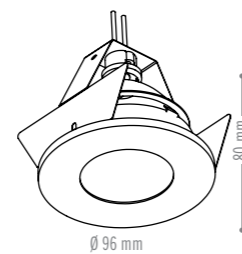

NELIO/CALIA OUT

QT-LP12 | GY 6,35

QPAR | GU 10

Name NELIO OUT | QT12

Ref. 133713ANO (brushed anodised aluminium)

133713BR (bronze)

Lamps + fittings QT-LP12 | GY 6,35 | 20-35-50W | 12 V | IP44 | |

Control gear Excl. transformer

Cut-out Ø 80 mm

Materials Aluminium

Finish Brushed anodised aluminium or bronze (20 micron)

CE

Weight 170g

Name CALIA OUT | QT12

Ref. 133813ANO (brushed anodised aluminium)

133813BR (bronze)

Lamps + fittings QT-LP12 | GY 6,35 | 20-35-50W | 12 V | IP44 | |

Control gear Excl. transformer

Cut-out Ø 80 mm

Materials Aluminium

Finish Brushed anodised aluminium or bronze (20 micron)

CE

Weight 170g

Name NELIO OUT | GU10

CE

Weight 170g

Name CALIA OUT | GU10

Ref. 133843ANO (brushed anodised aluminium)

133843BR (bronze)

Lamps + fittings QPAR51 | GU 10 | 20-35-50W | ~ 230 V | IP44 | |

Control gear Excl. transformer

Cut-out Ø 80 mm