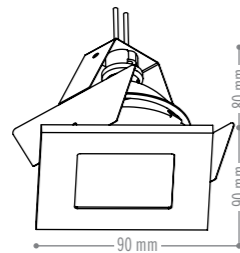

Cut-out Ø 80 mm

Materials Aluminium

Finish Brushed anodised aluminium or bronze (20 micron)

CE

Weight 170g

Name CALIA OUT | QT12

Ref. 133813ANO (brushed anodised aluminium)

133813BR (bronze)

Lamps + fittings QT-LP12 | GY 6,35 | 20-35-50W | 12 V | IP44 | |

Control gear Excl. transformer

Cut-out Ø 80 mm

Materials Aluminium

Finish Brushed anodised aluminium or bronze (20 micron)

CE

Weight 170g

Name NELIO OUT | GU10

CE

Weight 170g

Name CALIA OUT | GU10

Ref. 133843ANO (brushed anodised aluminium)

133843BR (bronze)

Lamps + fittings QPAR51 | GU 10 | 20-35-50W | ~ 230 V | IP44 | |

Control gear Excl. transformer

Cut-out Ø 80 mm