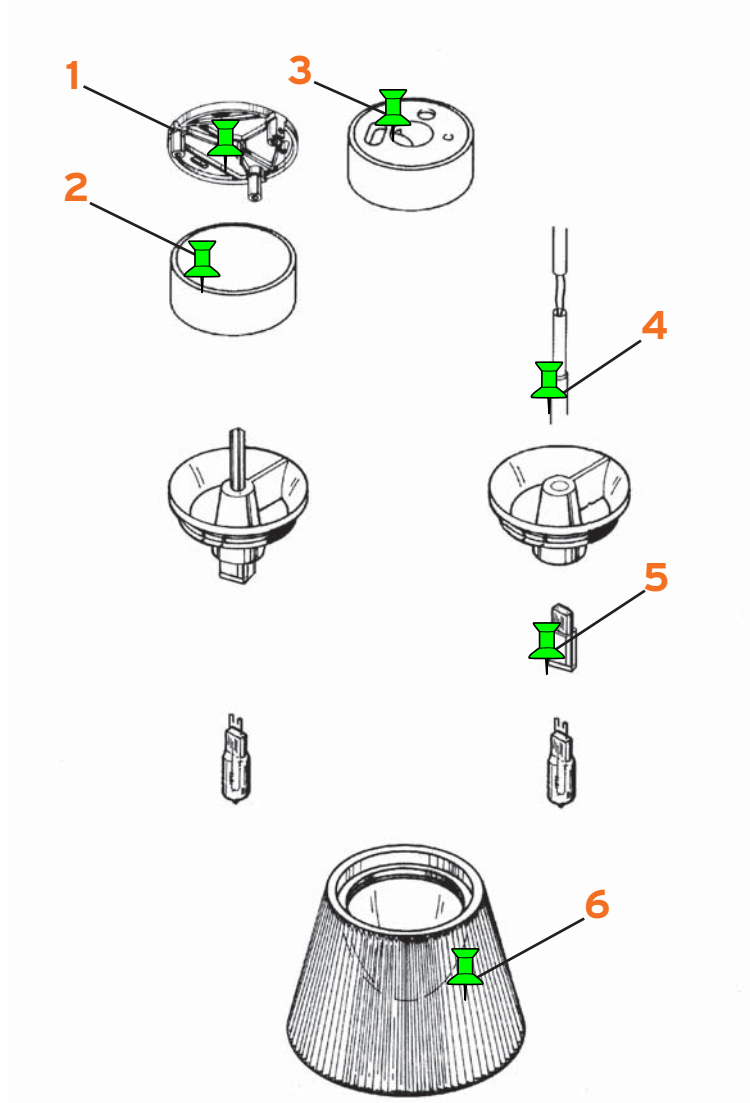

ROMEO BABE G9 W-C-S-K-SOFT

Philippe Starck

FLOS

www.flos.com

1. Att. a muro base S/K/Soft :: S/K/Soft base wall mount
1. Att. a muro base W :: W base wall mount
2. Rosone S/K/Soft :: S/K/Soft rose
2. Rosone W :: W rose
3. Ass. rosone (per decentramento) :: Rose assembly

RF15657
RF16369
RF16160
RF12715
RF3350300

4. 5 metri cavo Sil/Fep 2x0,75 :: 5 meter Sil/Fep 2x0,75 cable
5. Portalampana G9 ceramico :: Ceramics G9 lampholder
6. Assieme diffusore vetro :: Glass diffuser assembly
6. Ass. diffusore Soft colore nuovo :: Soft new color diffuser ass.
6. Assieme diffusore K all. argento :: Silver K diffuser assembly