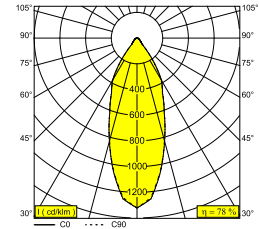

WHITE-BLACK 251 70 811 922 ED8 W-B

WHITE-WHITE 251 70 811 922 ED8 W-W

 [View on website](#)

General info

LOCATION	indoor-outdoor
INSTALLATION	Ceiling Surface mounted
INGRESS PROTECTION	IP53
PROTECTION AGAINST MECHANICAL IMPACT	IK03
WEIGHT (KG)	0.6
ADJUSTABILITY	non adjustable
INFORMATION	REFLECTOR FL-33° INCL.DIMMABLE LED POWER SUPPLY 500mA-DC