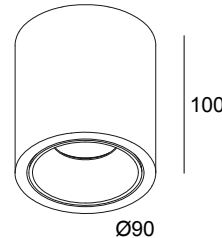

BOXY R 92733 DIM8 B-B

251 70 811 922 ED8 B-B

AVAILABLE IN

BLACK-BLACK 251 70 811 922 ED8 B-B

BLACK-FLEMISH BRONZE 251 70 811 922 ED8 B-FBR

BLACK-FLEMISH GOLD 251 70 811 922 ED8 B-FG

BLACK-GOLD MATT 251 70 811 922 ED8 B-MMAT

WHITE-BLACK 251 70 811 922 ED8 W-B

WHITE-WHITE 251 70 811 922 ED8 W-W

 [View on website](#)

General info

LOCATION	indoor-outdoor
INSTALLATION	Ceiling Surface mounted
INGRESS PROTECTION	IP53
PROTECTION AGAINST MECHANICAL IMPACT	IK03
WEIGHT (KG)	0.6
ADJUSTABILITY	non adjustable
INFORMATION	REFLECTOR FL-33° INCL.DIMMABLE LED POWER SUPPLY 500mA-DC

1.5

Ø45

251 70 03 05 W BOXY GLASS SBL W

 DELTALIGHT®

BOXY R 92733 DIM8 B-B

251 70 811 922 ED8 B-B

Notes: