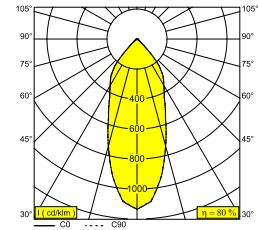

TWEETER M ON 2 92733 DIM8 B-C

418 51 812 922 ED8 B-C

AVAILABLE IN

BLACK-CHROMED 418 51 812 922 ED8 B-C

WHITE-WHITE 418 51 812 922 ED8 W-W

[View on website](#)

General info

LOCATION	indoor
INSTALLATION	Ceiling Surface mounted, Wall Surface mounted
INGRESS PROTECTION	IP20
WEIGHT (KG)	1.3
ADJUSTABILITY	0° to 45° swiveling, 355° rotatable
INFORMATION	2 x REFLECTOR FL-33° INCL.DIMMABLE LED POWER SUPPLY 500mA-DC