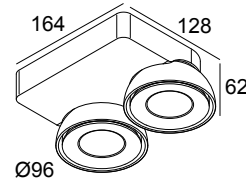

TWEETER M ON 2 92733 DIM8 B-C

418 51 812 922 ED8 B-C

AVAILABLE IN

BLACK-CHROMED 418 51 812 922 ED8 B-C

WHITE-WHITE 418 51 812 922 ED8 W-W

[View on website](#)

General info

LOCATION	indoor
INSTALLATION	Ceiling Surface mounted, Wall Surface mounted
INGRESS PROTECTION	IP20
WEIGHT (KG)	1.3
ADJUSTABILITY	0° to 45° swiveling, 355° rotatable
INFORMATION	2 x REFLECTOR FL-33° INCL.DIMMABLE LED POWER SUPPLY 500mA-DC