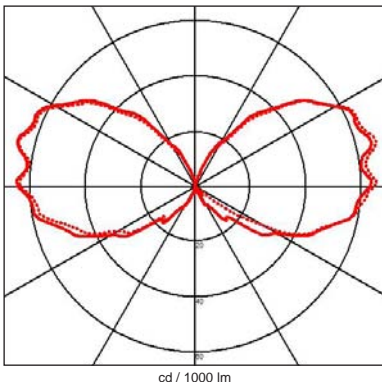

Degré de protection IP65 - IK06 - Classe 1 - CE
Fixation avec 3 vis, 3 trous de 6,5mm de diamètre.
Avec 2 presse-étoupes pour câble de max. 10mm de diamètre.
Dimensions: 100x100x230 ou 630 mm
Couleurs: 41 - Pierre belge & inox
42 - Bois exotique & inox

NL SPIRIT KFL, deze paal met een tijdloze ontwerp is vervaardigd van roestvrij staal, gecombineerd met exotische hout «Iroko» of de gerenommeerde echte Belgische blauwsteen van Henegouwen (België). Verlichtingspaal, verkrijgbaar in verschillende hoogten, kan uitgerust worden met een LED lamp of een spaarlamp. SPIRIT KFL wordt vervaardigd in eigen bedrijf, de combinatie van gezandstraald glas en roestvast staal geeft dit armatuur een hedendaagse uitstraling. Het is een interessante oplossing voor vele buiten verlichting projecten. Is beschikbaar in verschillende varianten, als wandtoestel en als verlichtingspaal.

GR Απλικά συμμετρικής διάχυσης φωτός κατασκευασμένη από ανοξείδωτο ατσάλι σε συνδυασμό με εξωτικό ξύλο «Iroko» ή την περίφημη βελγική πέτρα από Hainaut. Κατάλληλο για να λειτουργήσει με λαμπτήρες led, αλογόνου ή φθορισμού. Αυτής της κατηγορίας το φωτιστικό είναι κατασκευασμένο στον τόρνο και ο συνδυασμός του ανοξείδωτου ατσάλιου και του γυαλιού αμβροβλής δίνει στο φωτιστικό μια σύγχρονη αισθητική.