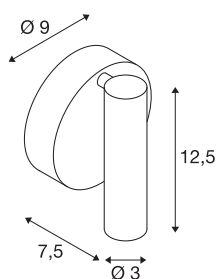

KARPO

wall and ceiling light, single-headed, LED, 3000K, round, black, with switch, 7.5W

The KARPO LED wall and ceiling light has its canopy and head connected by a hinge part which can swivel and tilt. The high-power 7.5W LED fitted and the housing-mounted switch means that the luminaire is suitable for many applications, including as a reading light. The electrical connection of the luminaire, which is available in various light colours, is made directly to the 230V mains supply thanks to the built-in LED driver. This luminaire contains built-in LED lamps.

TECHNICAL DATA

Item no.	152341
Number of different light outlets	1
Rotating or tilting	rotary Bar and tiltable
IP Code	IP 20
Assembly	Surface
Assembly details	Wall
Primary nominal voltage	100-240V ~50/60Hz
Secondary power / voltage	500 mA
Safety class	I
Wattage	6 W
Maximum ambient temperature	30 °C
Level of inrush current	4.5 A
Duration of inrush current	30 µs
Stroboscopic effect (SVM)	0.1
Lumen	400 lm
Colour temperature	3000 Kelvin
Beam angle	40 °
Color	white
CRI	90
LXXBXX data	L70B50
Service life	30000 h
Width	9 cm

Light Source

916523	
Height	12.5 cm
Depth	7.5 cm
Net weight	0.308 kg
Gross weight	0.383 kg
BIG WHITE Page	225