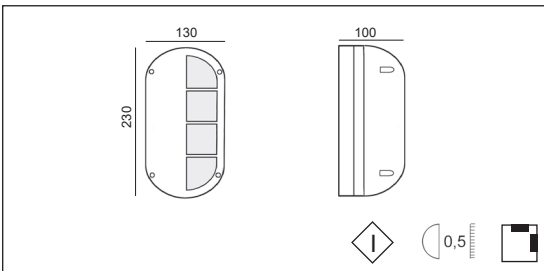

Product datasheet

LOTUS C

code : 125.____.____

Description

EN Wall or ceiling luminaire. This reliable and economic fixture is used in many indoor and outdoor Architecturals projects. Fixture to be placed on the wall or ceiling, it is available in LED or E27 fitting.

Degree of protection IP54 - Class 1 - CE

Dimensions: 230x130mm - height: 100mm

Luminaire made of cast aluminum, stainless steel screws, safety sandblasted glass.

Fixation with 2 screws, 2 holes 5mm diameter, 185mm distance between centers.

Degré de protection IP54 - Classe 1 - CE

Dimensions: 230x130mm - hauteur: 100mm

Luminaire fabriqué en fonte aluminium, visserie en inox, verre sablé de sécurité.

Fixation avec 2 vis, 2 trous de 5mm de diamètre, entraxe: 185mm.