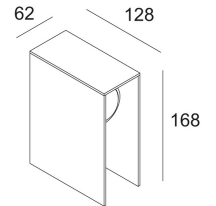

Date

Name

Client

Project Name

Quote#

Type/Quantity

STRIPER
223 00 12

[Weblink](#)

Available colors: ALU GREY (223 00 12 A)
DARK GREY (223 00 12 N)

INCL.LENS 4°
INCL. 1 x LED WHITE 2,3W / CRI>80 / 3000K
INCL.LED POWER SUPPLY 700mA-DC

LED Technics: Light source: 223 lm // 2 W // 110 lm/W
Luminaire: 223 lm // 3 W // 84 lm/W

120-240V / 50-60Hz

Class: I

Weight: 1 KG
Protection level: IP55
Minimum distance: n.a.

Options: PIN 1
PLATE 1
CBOX
IP68 CONNECTION KIT
IP68 CONNECTOR 3P

Accessories: KAP STRIPER

For detailed installation instructions, please consult the manual. [223_00_12_HAND.pdf](#)