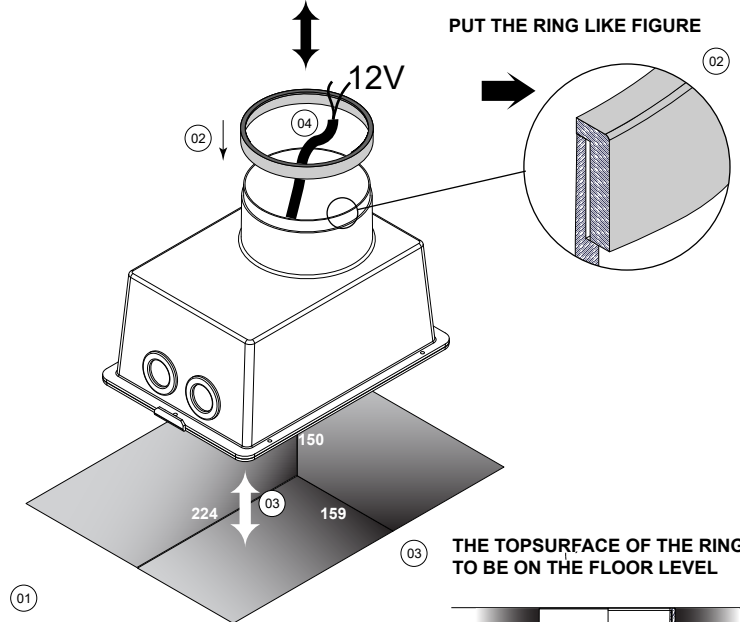

USED FOR
FIXATION

PUT THE RING LIKE FIGURE

THE TOPSURFACE OF THE RING HAS
TO BE ON THE FLOOR LEVEL