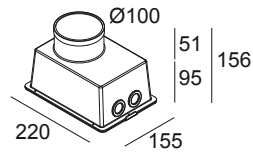

[View on website](#)

General info

LOCATION	outdoor
CUTOUT SHAPE/SIZE (MM)	rectangle - 224 x 159
RECESSED DEPTH (MM)	160
WEIGHT (KG)	0.6
INFORMATION	INCL.BASE PLATE EXCL.TRANSFO max.500kg

For detailed installation instructions, please consult the manual: [213_19_09_HAND.pdf](#)

WHERE USED

213 47 112	LOGIC F1
213 47 122	LOGIC F2
213 47 811 931	LOGIC 90 R 93011
213 47 811 932	LOGIC 90 R 93030
213 47 811 933	LOGIC 90 R 93055
213 48 811 931	LOGIC 90 R A 93011
213 48 811 932	LOGIC 90 R A 93030
213 48 811 933	LOGIC 90 R A 93055
213 473 811 930	LOGIC 90 R WALLWASH 930
213 474 811 930	LOGIC 90 R WALLWASH 930 SBL
213 483 811 930	LOGIC 90 R A WALLWASH 930
213 484 811 930	LOGIC 90 R A WALLWASH 930 SBL
13965 9310	LOGIC 90 R 24V 93011
13965 9320	LOGIC 90 R 24V 93030
13965 9330	LOGIC 90 R 24V 93055
13966 9310	LOGIC 90 R A 24V 93011
13966 9320	LOGIC 90 R A 24V 93030
13966 9330	LOGIC 90 R A 24V 93055
13968 9300	LOGIC 90 R WALLWASH 24V 930
13969 9300	LOGIC 90 R WALLWASH 24V 930 SBL
13970 9300	LOGIC 90 R A WALLWASH 24V 930
13971 9300	LOGIC 90 R A WALLWASH 24V 930 SBL