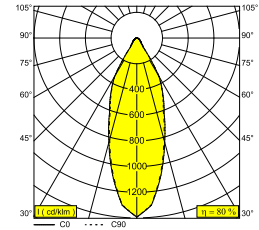

BOXY L LED 92733 WDL B-MMAT

251 67 811 922 WDL B-MMAT

AVAILABLE IN

BLACK-BLACK 251 67 811 922 WDL B-B

BLACK-FLEMISH BRONZE 251 67 811 922 WDL B-FBR

BLACK-FLEMISH GOLD 251 67 811 922 WDL B-FG

BLACK-GOLD MATT 251 67 811 922 WDL B-MMAT

WHITE-WHITE 251 67 811 922 WDL W-W

[View on website](#)

General info	
LOCATION	indoor
INSTALLATION	Ceiling Surface mounted
INGRESS PROTECTION	IP20
WEIGHT (KG)	0.5
ADJUSTABILITY	non adjustable
INFORMATION	REFLECTOR FL-33° INCL.WIRELESS DIMMABLE CONTROL 48V-DC EXCL.LED POWER SUPPLY 48V-DC