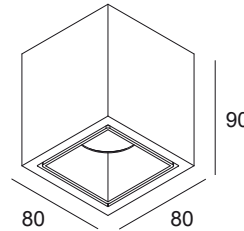

WHITE-WHITE 251 67 811 922 WDL W-W

[View on website](#)

General info	
LOCATION	indoor
INSTALLATION	Ceiling Surface mounted
INGRESS PROTECTION	IP20
WEIGHT (KG)	0.5
ADJUSTABILITY	non adjustable
INFORMATION	REFLECTOR FL-33° INCL.WIRELESS DIMMABLE CONTROL 48V-DC EXCL.LED POWER SUPPLY 48V-DC