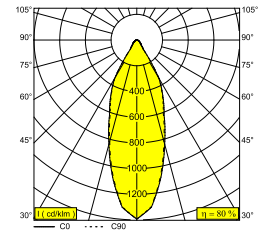

BOXY L LED 92733 WDL W-W

251 67 811 922 WDL W-W

AVAILABLE IN

BLACK-BLACK 251 67 811 922 WDL B-B

BLACK-FLEMISH BRONZE 251 67 811 922 WDL B-FBR

BLACK-FLEMISH GOLD 251 67 811 922 WDL B-FG

BLACK-GOLD MATT 251 67 811 922 WDL B-MMAT

WHITE-WHITE 251 67 811 922 WDL W-W

[View on website](#)

General info

LOCATION	indoor
INSTALLATION	Ceiling Surface mounted
INGRESS PROTECTION	IP20
WEIGHT (KG)	0.5
ADJUSTABILITY	non adjustable
INFORMATION	REFLECTOR FL-33° INCL.WIRELESS DIMMABLE CONTROL 48V-DC EXCL.LED POWER SUPPLY 48V-DC