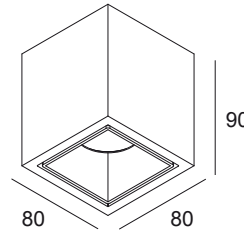

BOXY L LED 92733 WDL W-W

251 67 811 922 WDL W-W

AVAILABLE IN

BLACK-BLACK 251 67 811 922 WDL B-B

BLACK-FLEMISH BRONZE 251 67 811 922 WDL B-FBR

BLACK-FLEMISH GOLD 251 67 811 922 WDL B-FG

BLACK-GOLD MATT 251 67 811 922 WDL B-MMAT

WHITE-WHITE 251 67 811 922 WDL W-W

[View on website](#)

General info

LOCATION	indoor
INSTALLATION	Ceiling Surface mounted
INGRESS PROTECTION	IP20
WEIGHT (KG)	0.5
ADJUSTABILITY	non adjustable
INFORMATION	REFLECTOR FL-33° INCL.WIRELESS DIMMABLE CONTROL 48V-DC EXCL.LED POWER SUPPLY 48V-DC