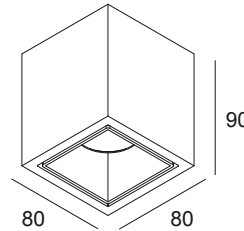

BOXY L LED 93033 WDL B-B

251 67 811 932 WDL B-B

AVAILABLE IN

BLACK-BLACK 251 67 811 932 WDL B-B

BLACK-FLEMISH BRONZE 251 67 811 932 WDL B-FBR

BLACK-FLEMISH GOLD 251 67 811 932 WDL B-FG

BLACK-GOLD MATT 251 67 811 932 WDL B-MMAT

WHITE-WHITE 251 67 811 932 WDL W-W

 [View on website](#)

General info

LOCATION	indoor
INSTALLATION	Ceiling Surface mounted
INGRESS PROTECTION	IP20
WEIGHT (KG)	0.5
ADJUSTABILITY	non adjustable
INFORMATION	REFLECTOR FL-33° INCL.WIRELESS DIMMABLE CONTROL 48V-DC EXCL.LED POWER SUPPLY 48V-DC