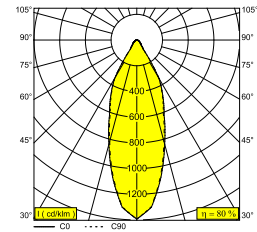

BOXY L LED 93033 WDL B-B

251 67 811 932 WDL B-B

AVAILABLE IN

BLACK-BLACK 251 67 811 932 WDL B-B

BLACK-FLEMISH BRONZE 251 67 811 932 WDL B-FBR

BLACK-FLEMISH GOLD 251 67 811 932 WDL B-FG

BLACK-GOLD MATT 251 67 811 932 WDL B-MMAT

WHITE-WHITE 251 67 811 932 WDL W-W

 [View on website](#)

General info

LOCATION	indoor
INSTALLATION	Ceiling Surface mounted
INGRESS PROTECTION	IP20
WEIGHT (KG)	0.5
ADJUSTABILITY	non adjustable
INFORMATION	REFLECTOR FL-33° INCL.WIRELESS DIMMABLE CONTROL 48V-DC EXCL.LED POWER SUPPLY 48V-DC

Electrical info

ELECTRICAL	48V-DC
CLASS	III
DIM TYPE	WDL = wireless dimmable
ENERGY CLASS	C
CERTIFICATES	CB, EAC, ENEC

Lightsource info

LIGHTSOURCE NAME	LED
LIGHTSOURCE	LED array 5,8W / CRI>90 (R9: 52) / 3000K / 787lm
TM-30 VALUES	Rf: 90 / Rg: 99
SDCM	SDCM1
RISKGROUP	RG1
LM80	L90B10 > 50000
LED TECHNICS (LIGHT SOURCE)	787lm // 5,8W // 135lm/W
LED TECHNICS (LUMINAIRE)	628lm // 7W // 94lm/W