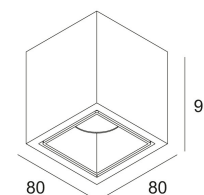

Date

Name

Client

Project Name

Quote#

Type/Quantity

Specification Sheet

BOXY L+ LED 92733 WDL

251 67 811 922 WDL

[Weblink](#)

Beschikbare kleuren: ALU GRIJS-ALU GRIJS (251 67 811 922 WDL A-A)
ZWART-ZWART (251 67 811 922 WDL B-B)
ZWART-GOUD MAT (251 67 811 922 WDL B-MMAT)
WIT-WIT (251 67 811 922 WDL W-W)
GRIJS BRUIN-GRIJS BRUIN (251 67 811 922 WDL G-G)

INCL.1 x LED WHITE 7,1W / CRI>90 / 2700K / 743lm

INCL.1 x REFLECTOR FL-33°

INCL.WIRELESS DIMMABLE CONTROL 48V-DC

EXCL.LED POWER SUPPLY 48V-DC

LED Technics: Lichtbron: 743 lm // 7 W // 111 lm/W
Luminaire: 593 lm // 8 W // 73 lm/W

48V-DC

Klasse: III

Gewicht: 0.6 KG

Protection level: IP20

Minimumafstand: n.v.t.

Accessoires: BOXY HONEYCOMB
BOXY SOFTENING LENS
BOXY GLASS SBL

Benodigheden: LED POWER SUPPLY 48V-DC

Voor gedetailleerde installatie-instructies, raadpleeg de handleiding.