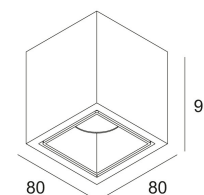

Date

Name

Client

Project Name

Quote#

Type/Quantity

Specification Sheet

BOXY L+ LED 92733 DIM8

251 67 811 922 ED8

[Weblink](#)

Beschikbare kleuren: ALU GRIJS-ALU GRIJS (251 67 811 922 ED8 A-A)
ZWART-ZWART (251 67 811 922 ED8 B-B)
ZWART-GOUD MAT (251 67 811 922 ED8 B-MMAT)
WIT-WIT (251 67 811 922 ED8 W-W)
GRIJS BRUIN-GRIJS BRUIN (251 67 811 922 ED8 G-G)

INCL.1 x LED WHITE 7,1W / CRI>90 / 2700K / 743lm

INCL.1 x REFLECTOR FL-33°

INCL.DIMMABLE LED POWER SUPPLY 350mA-DC

MAINS DIMMING - TRAILING EDGE

>> B-MMAT only interior use - other colours also exterior use

LED Technics: Lichtbron: 743 lm // 7 W // 111 lm/W
Luminaire: 593 lm // 8 W // 73 lm/W

110-240V / 50-60Hz

Klasse: II

Gewicht: 0.6 KG

Protection level: IP53

Minimumafstand: n.v.t.

Accessoires: BOXY HONEYCOMB
BOXY SOFTENING LENS
BOXY GLASS SBL

Voor gedetailleerde installatie-instructies, raadpleeg de handleiding, [251 67 811 XXX ED8 HAND.pdf](#)