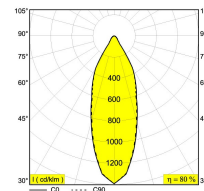

Date

Name

Client

Project Name

Quote#

Type/Quantity

Specification Sheet

BOXY L+ LED 92733 DIM8

251 67 811 922 ED8

[Weblink](#)

Beschikbare kleuren: ALU GRIJS-ALU GRIJS (251 67 811 922 ED8 A-A)
ZWART-ZWART (251 67 811 922 ED8 B-B)
ZWART-GOUD MAT (251 67 811 922 ED8 B-MMAT)
WIT-WIT (251 67 811 922 ED8 W-W)
GRIJS BRUIN-GRIJS BRUIN (251 67 811 922 ED8 G-G)

INCL.1 x LED WHITE 7,1W / CRI>90 / 2700K / 743lm

INCL.1 x REFLECTOR FL-33°

INCL.DIMMABLE LED POWER SUPPLY 350mA-DC

MAINS DIMMING - TRAILING EDGE

>> B-MMAT only interior use - other colours also exterior use

LED Technics: Lichtbron: 743 lm // 7 W // 111 lm/W
Luminaire: 593 lm // 8 W // 73 lm/W

110-240V / 50-60Hz

Klasse: II

Gewicht: 0.6 KG

Protection level: IP53

Minimumafstand: n.v.t.

Accessoires: BOXY HONEYCOMB
BOXY SOFTENING LENS
BOXY GLASS SBL

Voor gedetailleerde installatie-instructies, raadpleeg de handleiding, [251 67 811 XXX ED8 HAND.pdf](#)