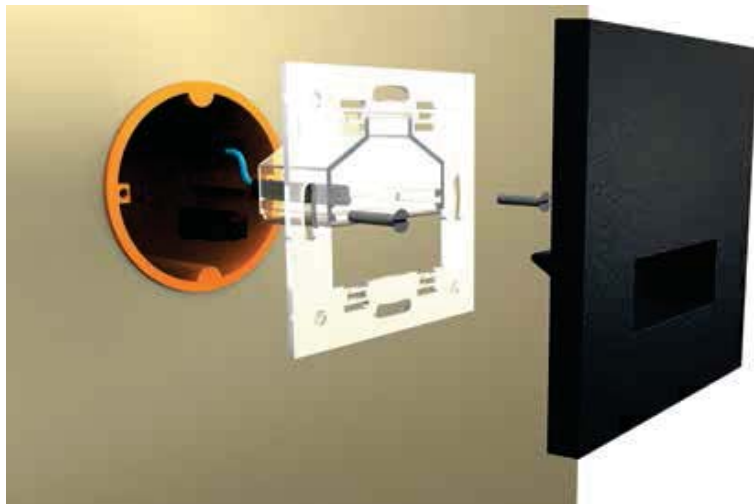

# FONDA NPG

wall recessed

 FONDA NPG

SMD LED 1W  
230V - 50Hz

	3000K
TEXT. WHITE	452047
TEXT. BLACK	452026
BRUSHED ALU	452012

FITS ON STANDARD ELECTRICAL ACCESSORY BOX WITH SCREWS

 CLAMP SET

145900

INSTALLATION FONDA NPG