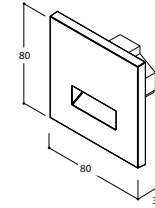

# FONDA NPG

wall recessed

 FONDA NPG

SMD LED 1W  
230V - 50Hz

	3000K
TEXT. WHITE	452047
TEXT. BLACK	452026
BRUSHED ALU	452012

FITS ON STANDARD ELECTRICAL ACCESSORY BOX WITH SCREWS

 CLAMP SET

145900