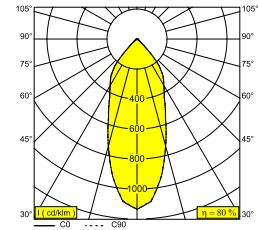

TWEETER M ON 1 92733 DIM8 B-C

418 51 811 922 ED8 B-C

AVAILABLE IN

BLACK-CHROMED 418 51 811 922 ED8 B-C

WHITE-WHITE 418 51 811 922 ED8 W-W

 [View on website](#)

General info

LOCATION	indoor
INSTALLATION	Ceiling Surface mounted, Wall Surface mounted
INGRESS PROTECTION	IP20
WEIGHT (KG)	0.8
ADJUSTABILITY	0° to 45° swiveling, 355° rotatable
INFORMATION	REFLECTOR FL-33° INCL.DIMMABLE LED POWER SUPPLY 500mA-DC

Electrical info

ELECTRICAL	220-240V / 50-60Hz
CLASS	II
POWER SUPPLY INCLUDED	YES
DIM TYPE	mains (phase cut-off)
ENERGY CLASS	D
CERTIFICATES	CB, ENEC

Lightsource info

LIGHTSOURCE NAME	LED
LIGHTSOURCE	LED array 8,6W / CRI>90 (R9: 60) / 2700K / 1041lm
TM-30 VALUES	Rf: 89 / Rg: 100
SDCM	SDCM1
RISKGROUP	RG1
LM80	L90B10 > 50000
LED TECHNICS (LIGHT SOURCE)	1041lm // 8,6W // 121lm/W
LED TECHNICS (LUMINAIRE)	829lm // 10W // 84lm/W