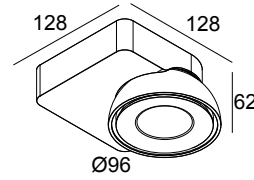

TWEETER M ON 1 92733 DIM8 B-C

418 51 811 922 ED8 B-C

AVAILABLE IN

BLACK-CHROMED 418 51 811 922 ED8 B-C

WHITE-WHITE 418 51 811 922 ED8 W-W

 [View on website](#)

General info

LOCATION	indoor
INSTALLATION	Ceiling Surface mounted, Wall Surface mounted
INGRESS PROTECTION	IP20
WEIGHT (KG)	0.8
ADJUSTABILITY	0° to 45° swiveling, 355° rotatable
INFORMATION	REFLECTOR FL-33° INCL.DIMMABLE LED POWER SUPPLY 500mA-DC