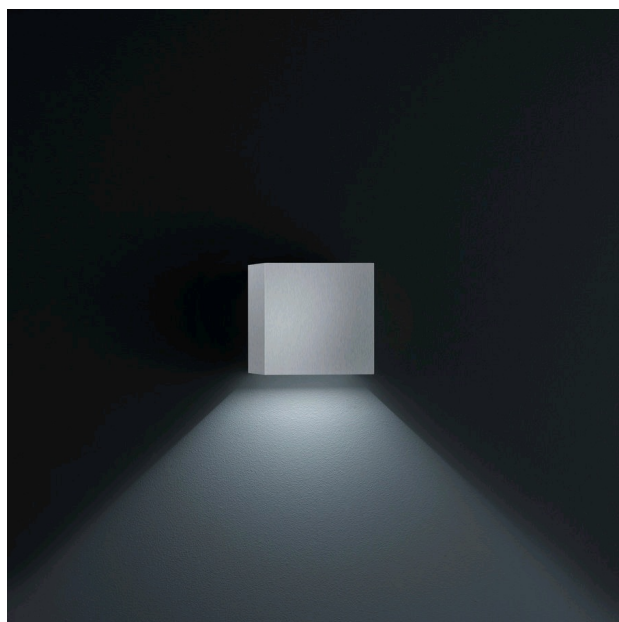

SIRI 44

wall luminaire

item nr. **A28242.18**

color	nickel mat
material	aluminium
dimensions	D 0 mm x H 100 mm
lightsource	LED not exchangeable
control	not dimmable
system power	6 W
luminous flux	0 lm
light color	3,000 K
light emission	direct/indirect
degree of protection	IP54

SIRI 44

Typ	wall luminaire
item nr.	A28242.18
GTIN (EAN)	4022671102698

description

SIRI 44 wall luminaire, nickel mat, LED nicht austauschbar, light emission directly/indirectly, IP54

material and dimensions

color	nickel mat
material	aluminium
dimensions	D 0 mm x H 100 mm
suspension length	0 mm
weight	0.9 kg

light and electric specifications

lightsource	LED not exchangeable
control	not dimmable
system power	6 W
luminous flux	0 lm
light color	3,000 K
CRI	80-89
beam angle	0 °
light emission	direct/indirect
degree of protection	IP54
protection class	1
energy efficiency class of the built-in lightsource	A++, A+, A (LED)