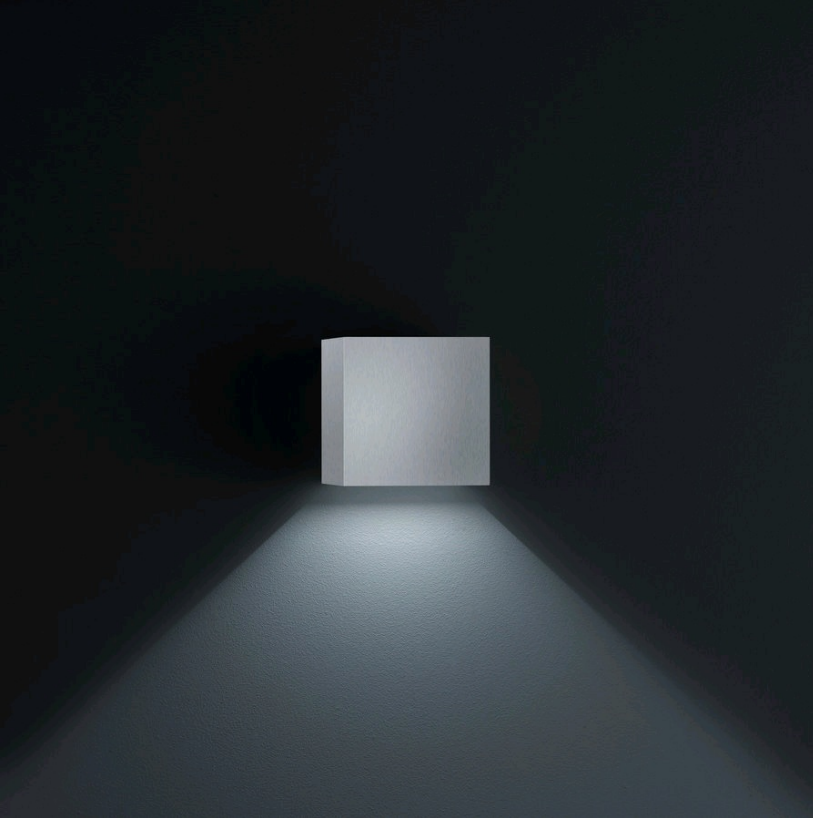

SIRI 44

wall luminaire

item nr. **A28242.18**

color	nickel mat
material	aluminium
dimensions	D 0 mm x H 100 mm
lightsource	LED not exchangeable
control	not dimmable
system power	6 W
luminous flux	0 lm
light color	3,000 K
light emission	direct/indirect
degree of protection	IP54

SIRI 44

Typ	wall luminaire
item nr.	A28242.18
GTIN (EAN)	4022671102698

description

SIRI 44 wall luminaire, nickel mat, LED nicht austauschbar, light emission directly/indirectly, IP54

material and dimensions

color	nickel mat
material	aluminium
dimensions	D 0 mm x H 100 mm
suspension length	0 mm
weight	0.9 kg

light and electric specifications

lightsource	LED not exchangeable
control	not dimmable
system power	6 W
luminous flux	0 lm
light color	3,000 K
CRI	80-89
beam angle	0 °
light emission	direct/indirect
degree of protection	IP54
protection class	1
energy efficiency class of the built-in lightsource	A++, A+, A (LED)