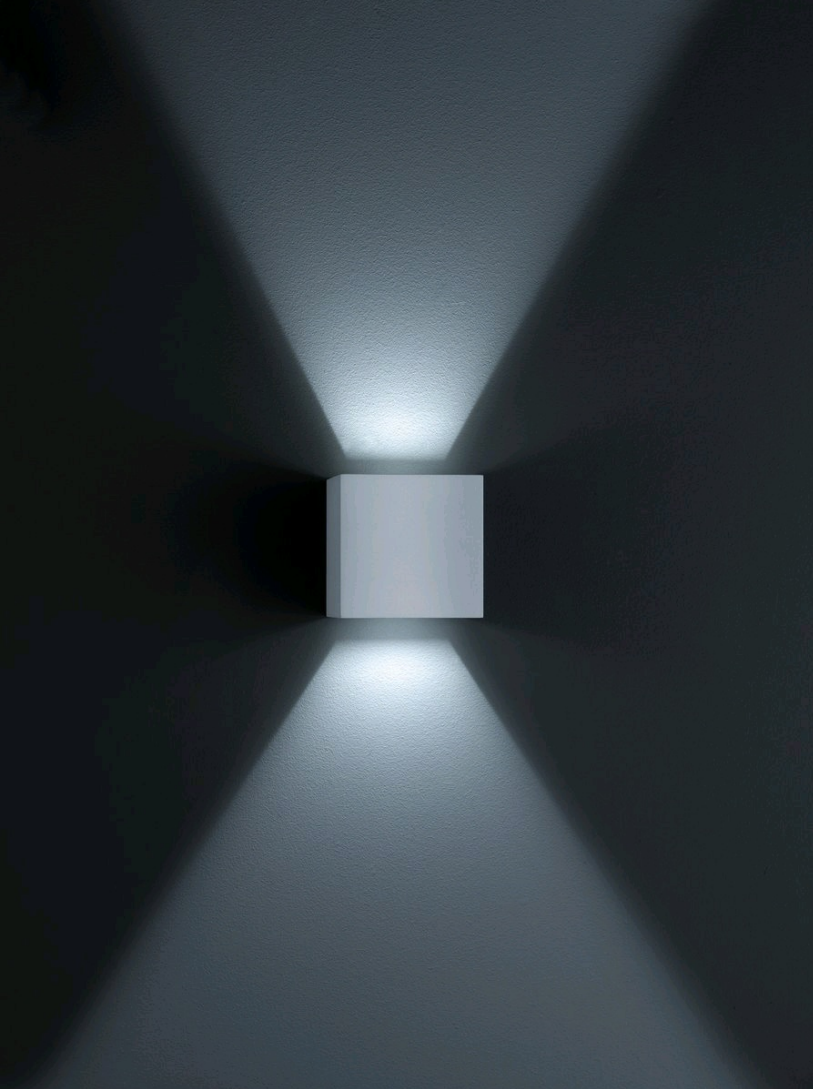

SIRI 44

wall luminaire

item nr. **A28242.46**

color	silver grey
material	aluminium
dimensions	D 0 mm x H 100 mm
lightsource	LED not exchangeable
control	not dimmable
system power	6 W
luminous flux	0 lm
light color	3,000 K
light emission	direct/indirect
degree of protection	IP54

SIRI 44

Typ	wall luminaire
item nr.	A28242.46
GTIN (EAN)	4022671996891

description

SIRI 44 wall luminaire, silver grey, LED nicht austauschbar, light emission directly/indirectly, IP54

material and dimensions

color	silver grey
material	aluminium
dimensions	D 0 mm x H 100 mm
suspension length	0 mm
weight	0.9 kg

light and electric specifications

lightsource	LED not exchangeable
control	not dimmable
system power	6 W
luminous flux	0 lm
light color	3,000 K
CRI	80-89
beam angle	0 °
light emission	direct/indirect
degree of protection	IP54
protection class	1
energy efficiency class of the built-in lightsource	A++, A+, A (LED)