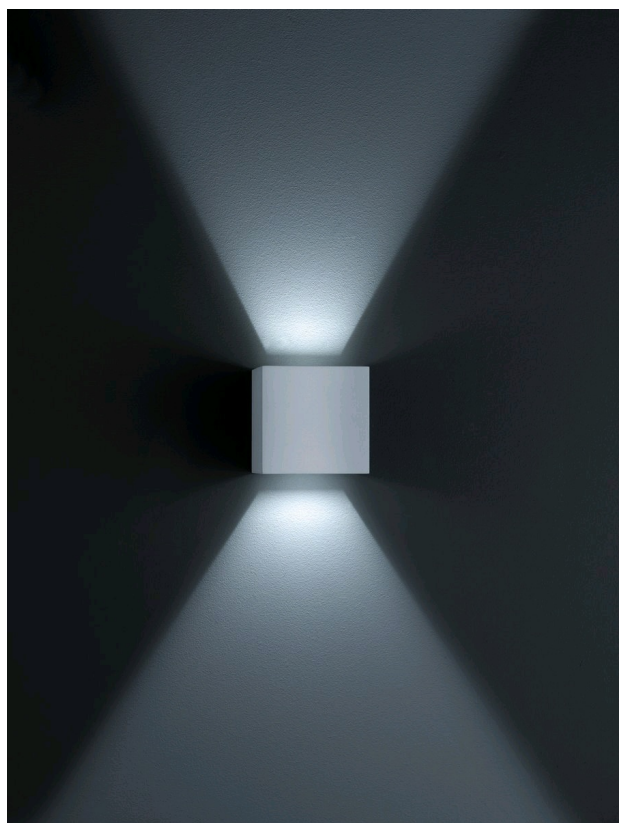

SIRI 44

wall luminaire

item nr. **A28242.46**

color	silver grey
material	aluminium
dimensions	D 0 mm x H 100 mm
lightsource	LED not exchangeable
control	not dimmable
system power	6 W
luminous flux	0 lm
light color	3,000 K
light emission	direct/indirect
degree of protection	IP54

SIRI 44

Typ	wall luminaire
item nr.	A28242.46
GTIN (EAN)	4022671996891

description

SIRI 44 wall luminaire, silver grey, LED nicht austauschbar, light emission directly/indirectly, IP54

material and dimensions

color	silver grey
material	aluminium
dimensions	D 0 mm x H 100 mm
suspension length	0 mm
weight	0.9 kg

light and electric specifications

lightsource	LED not exchangeable
control	not dimmable
system power	6 W
luminous flux	0 lm
light color	3,000 K
CRI	80-89
beam angle	0 °
light emission	direct/indirect
degree of protection	IP54
protection class	1
energy efficiency class of the built-in lightsource	A++, A+, A (LED)