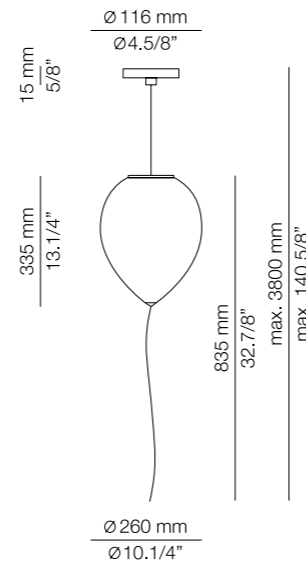

BALLOON

A-3050

LED or Fluor. up to 20W **A+>A**
E27 / 120V - 240V
On/Off Switch

Finish

○ 74 WH

A-3050L

LED or Fluor. up to 20W **A+>A**
E27 / 230V

+

LED 0,5W / E14
230V / nightlight

3-way switch

Finish

○ 74 WH

t-3052

LED or Fluor. up to 20W **A+>A**
E27 / 120 - 240V
Dimmable when using dim. lamps

Finish

○ 74 WH

T-3055

LED or Fluor. up to 20W **A+>A**
E27 / 120V - 240V
Dimmable when using dim. lamps

Finish

○ 74 WH

Additional

We offer custom finishes, sizes, and alternate lamping for projects.

Photographs may show non-standard products.