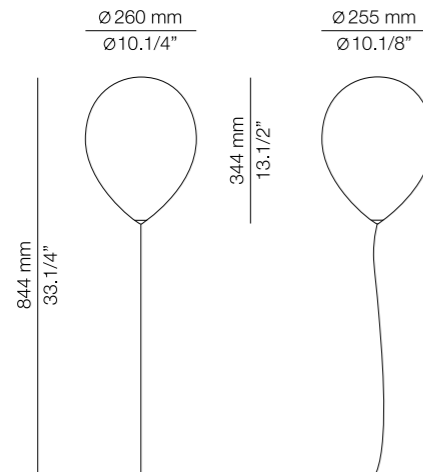

ROUND CANOPY

BALLOON R40.3

BALLOON R70.6

BALLOON R100.9

BALLOON M5

(ENG) A childhood memory is happily recalled in this charming lamp. Appearing to float effortlessly on wall or from the ceiling, the shade of translucent, satinated polyethylene provides a uniform glowing light. (ESP) Esta encantadora lámpara parece flotar sin esfuerzo en el techo o la pared, evocando recuerdos de una infancia feliz. Su pantalla de polietileno satinado translúcido proporciona una luz intensa y uniforme.

BALLOON

A-3050

LED or Fluor. up to 20W **A+>A**
E27 / 120V - 240V
On/Off Switch

Finish

○ 74 WH

A-3050L

LED or Fluor. up to 20W **A+>A**
E27 / 230V

+

LED 0,5W / E14
230V / nightlight

3-way switch

Finish

○ 74 WH

t-3052

LED or Fluor. up to 20W **A+>A**
E27 / 120 - 240V
Dimmable when using dim. lamps

Finish

○ 74 WH

T-3055

LED or Fluor. up to 20W **A+>A**
E27 / 120V - 240V
Dimmable when using dim. lamps

Finish

○ 74 WH

Additional

We offer custom finishes, sizes, and alternate lamping for projects.

Photographs may show non-standard products.