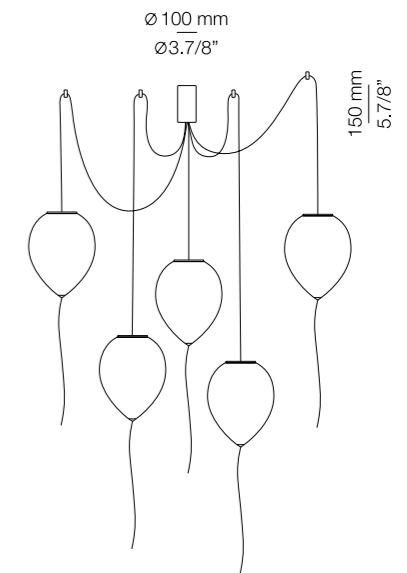

ROUND CANOPY

BALLOON R40.3

BALLOON R70.6

BALLOON R100.9

BALLOON M5

(ENG) A childhood memory is happily recalled in this charming lamp. Appearing to float effortlessly on wall or from the ceiling, the shade of translucent, satinated polyethylene provides a uniform glowing light. (ESP) Esta encantadora lámpara parece flotar sin esfuerzo en el techo o la pared, evocando recuerdos de una infancia feliz. Su pantalla de polietileno satinado translúcido proporciona una luz intensa y uniforme.

BALLOON

A-3050

LED or Fluor. up to 20W **A+>A**
E27 / 120V - 240V
On/Off Switch

Finish

○ 74 WH

A-3050L

LED or Fluor. up to 20W **A+>A**
E27 / 230V

+

LED 0,5W / E14
230V / nightlight

3-way switch

Finish

○ 74 WH

t-3052

LED or Fluor. up to 20W **A+>A**
E27 / 120 - 240V
Dimmable when using dim. lamps

Finish

○ 74 WH

T-3055

LED or Fluor. up to 20W **A+>A**
E27 / 120V - 240V
Dimmable when using dim. lamps

Finish

○ 74 WH

Additional

We offer custom finishes, sizes, and alternate lamping for projects.

Photographs may show non-standard products.