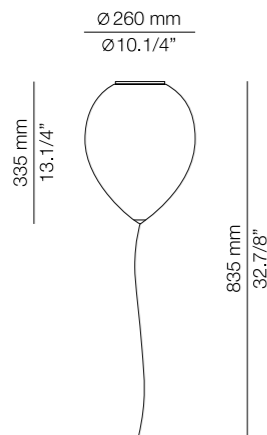

BALLOON

A-3050

LED or Fluor. up to 20W **A+>A**
E27 / 120V - 240V
On/Off Switch

Finish

○ 74 WH

A-3050L

LED or Fluor. up to 20W **A+>A**
E27 / 230V

+

LED 0,5W / E14
230V / nightlight

3-way switch

Finish

○ 74 WH

t-3052

LED or Fluor. up to 20W **A+>A**
E27 / 120 - 240V
Dimmable when using dim. lamps

Finish

○ 74 WH

T-3055

LED or Fluor. up to 20W **A+>A**
E27 / 120V - 240V
Dimmable when using dim. lamps

Finish

○ 74 WH

Additional

We offer custom finishes, sizes, and alternate lamping for projects.

Photographs may show non-standard products.