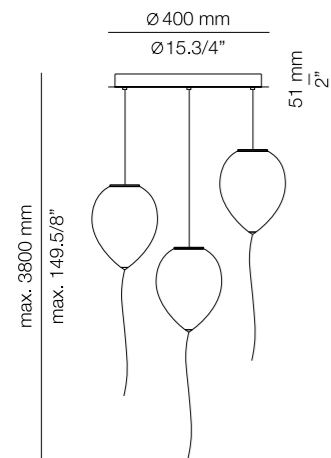

ROUND CANOPY

BALLOON R40.3

BALLOON R70.6

BALLOON R100.9

BALLOON M5

(ENG) A childhood memory is happily recalled in this charming lamp. Appearing to float effortlessly on wall or from the ceiling, the shade of translucent, satinated polyethylene provides a uniform glowing light. (ESP) Esta encantadora lámpara parece flotar sin esfuerzo en el techo o la pared, evocando recuerdos de una infancia feliz. Su pantalla de polietileno satinado translúcido proporciona una luz intensa y uniforme.

BALLOON

A-3050

LED or Fluor. up to 20W **A+>A**
E27 / 120V - 240V
On/Off Switch

Finish

○ 74 WH

A-3050L

LED or Fluor. up to 20W **A+>A**
E27 / 230V

+

LED 0,5W / E14
230V / nightlight

3-way switch

Finish

○ 74 WH

t-3052

LED or Fluor. up to 20W **A+>A**
E27 / 120 - 240V
Dimmable when using dim. lamps

Finish

○ 74 WH

T-3055

LED or Fluor. up to 20W **A+>A**
E27 / 120V - 240V
Dimmable when using dim. lamps

Finish

○ 74 WH

Additional

We offer custom finishes, sizes, and alternate lamping for projects.

Photographs may show non-standard products.