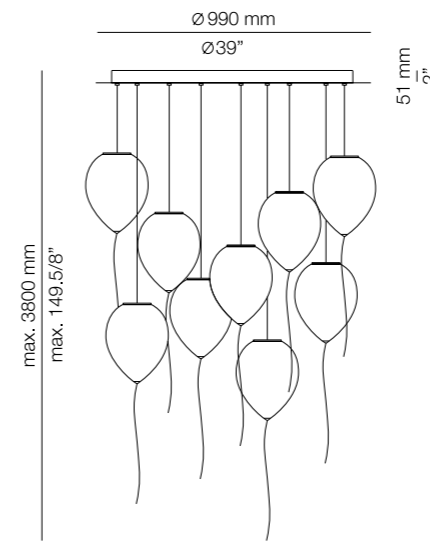

ROUND CANOPY

BALLOON R40.3

BALLOON R70.6

BALLOON R100.9

BALLOON M5

(ENG) A childhood memory is happily recalled in this charming lamp. Appearing to float effortlessly on wall or from the ceiling, the shade of translucent, satinated polyethylene provides a uniform glowing light. (ESP) Esta encantadora lámpara parece flotar sin esfuerzo en el techo o la pared, evocando recuerdos de una infancia feliz. Su pantalla de polietileno satinado translúcido proporciona una luz intensa y uniforme.

BALLOON

A-3050

LED or Fluor. up to 20W **A+>A**
E27 / 120V - 240V
On/Off Switch

Finish

○ 74 WH

A-3050L

LED or Fluor. up to 20W **A+>A**
E27 / 230V

+

LED 0,5W / E14
230V / nightlight

3-way switch

Finish

○ 74 WH

t-3052

LED or Fluor. up to 20W **A+>A**
E27 / 120 - 240V
Dimmable when using dim. lamps

Finish

○ 74 WH

T-3055

LED or Fluor. up to 20W **A+>A**
E27 / 120V - 240V
Dimmable when using dim. lamps

Finish

○ 74 WH

Additional

We offer custom finishes, sizes, and alternate lamping for projects.

Photographs may show non-standard products.