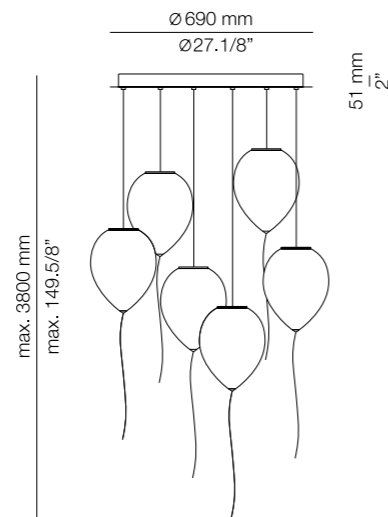

ROUND CANOPY

BALLOON R40.3

BALLOON R70.6

BALLOON R100.9

BALLOON M5

(ENG) A childhood memory is happily recalled in this charming lamp. Appearing to float effortlessly on wall or from the ceiling, the shade of translucent, satinated polyethylene provides a uniform glowing light. (ESP) Esta encantadora lámpara parece flotar sin esfuerzo en el techo o la pared, evocando recuerdos de una infancia feliz. Su pantalla de polietileno satinado translúcido proporciona una luz intensa y uniforme.

BALLOON

A-3050

LED or Fluor. up to 20W **A+>A**
E27 / 120V - 240V
On/Off Switch

Finish

○ 74 WH

A-3050L

LED or Fluor. up to 20W **A+>A**
E27 / 230V

+

LED 0,5W / E14
230V / nightlight

3-way switch

Finish

○ 74 WH

t-3052

LED or Fluor. up to 20W **A+>A**
E27 / 120 - 240V
Dimmable when using dim. lamps

Finish

○ 74 WH

T-3055

LED or Fluor. up to 20W **A+>A**
E27 / 120V - 240V
Dimmable when using dim. lamps

Finish

○ 74 WH

Additional

We offer custom finishes, sizes, and alternate lamping for projects.

Photographs may show non-standard products.