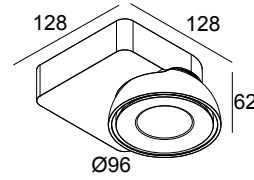

TWEETER M ON 1 92733 DIM8 W-W

418 51 811 922 ED8 W-W

AVAILABLE IN

BLACK-CHROMED 418 51 811 922 ED8 B-C

WHITE-WHITE 418 51 811 922 ED8 W-W

 [View on website](#)

General info

LOCATION	indoor
INSTALLATION	Ceiling Surface mounted, Wall Surface mounted
INGRESS PROTECTION	IP20
WEIGHT (KG)	0.8
ADJUSTABILITY	0° to 45° swiveling, 355° rotatable
INFORMATION	REFLECTOR FL-33° INCL.DIMMABLE LED POWER SUPPLY 500mA-DC

For detailed installation instructions, please consult the manual: [418_51_811_XXX_HAND.pdf](#)

TWEETER M ON 1 92733 DIM8 W-W

418 51 811 922 ED8 W-W

FINISH YOUR SPECIFICATION

Control gear, ballast and transformers