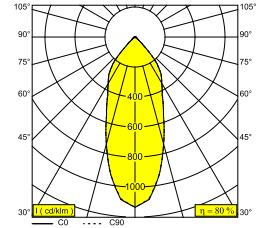

TWEETER M ON 1 92733 DIM8 W-W

418 51 811 922 ED8 W-W

AVAILABLE IN

BLACK-CHROMED 418 51 811 922 ED8 B-C

WHITE-WHITE 418 51 811 922 ED8 W-W

 [View on website](#)

General info

LOCATION	indoor
INSTALLATION	Ceiling Surface mounted, Wall Surface mounted
INGRESS PROTECTION	IP20
WEIGHT (KG)	0.8
ADJUSTABILITY	0° to 45° swiveling, 355° rotatable
INFORMATION	REFLECTOR FL-33° INCL.DIMMABLE LED POWER SUPPLY 500mA-DC