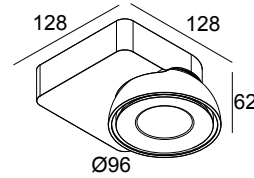

TWEETER M ON 1 92733 WDL B-C

418 51 811 922 WDL B-C

AVAILABLE IN

BLACK-CHROMED 418 51 811 922 WDL B-C

WHITE-WHITE 418 51 811 922 WDL W-W

 [View on website](#)

General info

LOCATION	indoor
INSTALLATION	Ceiling Surface mounted, Wall Surface mounted
INGRESS PROTECTION	IP20
WEIGHT (KG)	0.8
ADJUSTABILITY	0° to 45° swiveling, 355° rotatable
INFORMATION	REFLECTOR FL-33° INCL. WIRELESS DIMMABLE CONTROL 48V-DC EXCL. LED POWER SUPPLY 48V-DC

Electrical info

ELECTRICAL	48V-DC
CLASS	III
DIM TYPE	WDL = wireless dimmable
ENERGY CLASS	D
CERTIFICATES	CB, ENEC

Lightsource info

LIGHTSOURCE NAME	LED
LIGHTSOURCE	LED array 8,6W / CRI>90 (R9: 60) / 2700K / 1041lm
TM-30 VALUES	Rf: 89 / Rg: 100
SDCM	SDCM1
RISKGROUP	RG1
LM80	L90B10 > 50000
LED TECHNICS (LIGHT SOURCE)	1041lm // 8,6W // 121lm/W
LED TECHNICS (LUMINAIRE)	829lm // 10W // 84lm/W