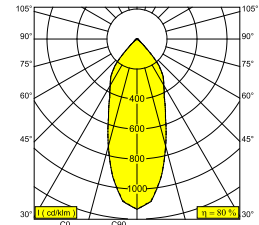

TWEETER M ON 1 92733 WDL B-C

418 51 811 922 WDL B-C

AVAILABLE IN

BLACK-CHROMED 418 51 811 922 WDL B-C

WHITE-WHITE 418 51 811 922 WDL W-W

 [View on website](#)

General info

LOCATION	indoor
INSTALLATION	Ceiling Surface mounted, Wall Surface mounted
INGRESS PROTECTION	IP20
WEIGHT (KG)	0.8
ADJUSTABILITY	0° to 45° swiveling, 355° rotatable
INFORMATION	REFLECTOR FL-33° INCL. WIRELESS DIMMABLE CONTROL 48V-DC EXCL. LED POWER SUPPLY 48V-DC

Electrical info

ELECTRICAL	48V-DC
CLASS	III
DIM TYPE	WDL = wireless dimmable
ENERGY CLASS	D
CERTIFICATES	CB, ENEC

Lightsource info

LIGHTSOURCE NAME	LED
LIGHTSOURCE	LED array 8,6W / CRI>90 (R9: 60) / 2700K / 1041lm
TM-30 VALUES	Rf: 89 / Rg: 100
SDCM	SDCM1
RISKGROUP	RG1
LM80	L90B10 > 50000
LED TECHNICS (LIGHT SOURCE)	1041lm // 8,6W // 121lm/W
LED TECHNICS (LUMINAIRE)	829lm // 10W // 84lm/W