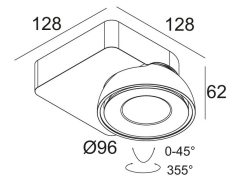

**TWEETER M ON 1 92733 WDL**

418 51 811 922 WDL

[Weblink](#)

Available colors: BLACK-CHROMED (418 51 811 922 WDL B-C)  
WHITE-WHITE (418 51 811 922 WDL W-W)

ADJUSTABLE 0° - 45° / 355°  
INCL. 1 x LED WHITE 10,4W / CRI>90 / 2700K / 1032lm  
INCL. 1 x REFLECTOR FL-33°  
INCL. WIRELESS DIMMABLE CONTROL 48V-DC  
EXCL. LED POWER SUPPLY 48V-DC

LED Technics: Light source: 1032 lm // 10 W // 105 lm/W  
Luminaire: 822 lm // 12 W // 69 lm/W

48V-DC

Class: III

Weight: 0.8 KG  
Protection level: IP20  
Minimum distance: n.a.

Requirements: LED POWER SUPPLY 48V-DC