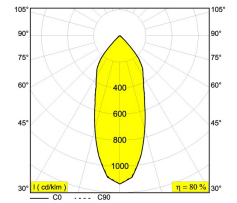

**TWEETER M ON 1 92733 WDL**

418 51 811 922 WDL

[Weblink](#)

Available colors: BLACK-CHROMED (418 51 811 922 WDL B-C)  
WHITE-WHITE (418 51 811 922 WDL W-W)

ADJUSTABLE 0° - 45° / 355°  
INCL. 1 x LED WHITE 10,4W / CRI>90 / 2700K / 1032lm  
INCL. 1 x REFLECTOR FL-33°  
INCL. WIRELESS DIMMABLE CONTROL 48V-DC  
EXCL. LED POWER SUPPLY 48V-DC

LED Technics: Light source: 1032 lm // 10 W // 105 lm/W  
Luminaire: 822 lm // 12 W // 69 lm/W

48V-DC

Class: III

Weight: 0.8 KG  
Protection level: IP20  
Minimum distance: n.a.

Requirements: LED POWER SUPPLY 48V-DC