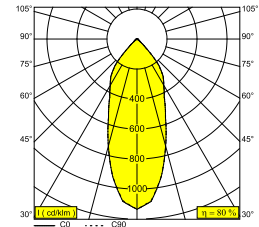

TWEETER M ON 1 92733 WDL W-W

418 51 811 922 WDL W-W

AVAILABLE IN

BLACK-CHROMED 418 51 811 922 WDL B-C

WHITE-WHITE 418 51 811 922 WDL W-W

 [View on website](#)

General info

LOCATION	indoor
INSTALLATION	Ceiling Surface mounted, Wall Surface mounted
INGRESS PROTECTION	IP20
WEIGHT (KG)	0.8
ADJUSTABILITY	0° to 45° swiveling, 355° rotatable
INFORMATION	REFLECTOR FL-33° INCL. WIRELESS DIMMABLE CONTROL 48V-DC EXCL. LED POWER SUPPLY 48V-DC

Electrical info

ELECTRICAL	48V-DC
CLASS	III
DIM TYPE	WDL = wireless dimmable
ENERGY CLASS	D
CERTIFICATES	CB, ENEC

Lightsource info

LIGHTSOURCE NAME	LED
LIGHTSOURCE	LED array 8,6W / CRI>90 (R9: 60) / 2700K / 1041lm
TM-30 VALUES	Rf: 89 / Rg: 100
SDCM	SDCM1
RISKGROUP	RG1
LM80	L90B10 > 50000
LED TECHNICS (LIGHT SOURCE)	1041lm // 8,6W // 121lm/W
LED TECHNICS (LUMINAIRE)	829lm // 10W // 84lm/W