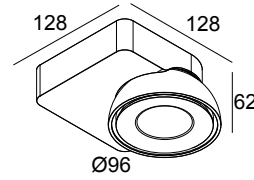

TWEETER M ON 1 92733 WDL W-W

418 51 811 922 WDL W-W

AVAILABLE IN

BLACK-CHROMED 418 51 811 922 WDL B-C

WHITE-WHITE 418 51 811 922 WDL W-W

 [View on website](#)

General info

LOCATION	indoor
INSTALLATION	Ceiling Surface mounted, Wall Surface mounted
INGRESS PROTECTION	IP20
WEIGHT (KG)	0.8
ADJUSTABILITY	0° to 45° swiveling, 355° rotatable
INFORMATION	REFLECTOR FL-33° INCL. WIRELESS DIMMABLE CONTROL 48V-DC EXCL. LED POWER SUPPLY 48V-DC

Electrical info

ELECTRICAL	48V-DC
CLASS	III
DIM TYPE	WDL = wireless dimmable
ENERGY CLASS	D
CERTIFICATES	CB, ENEC

Lightsource info

LIGHTSOURCE NAME	LED
LIGHTSOURCE	LED array 8,6W / CRI>90 (R9: 60) / 2700K / 1041lm
TM-30 VALUES	Rf: 89 / Rg: 100
SDCM	SDCM1
RISKGROUP	RG1
LM80	L90B10 > 50000
LED TECHNICS (LIGHT SOURCE)	1041lm // 8,6W // 121lm/W
LED TECHNICS (LUMINAIRE)	829lm // 10W // 84lm/W