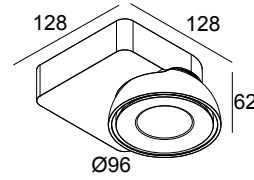

TWEETER M ON 1 92750 DIM8 B-C

418 51 811 923 ED8 B-C

AVAILABLE IN

BLACK-CHROMED 418 51 811 923 ED8 B-C

WHITE-WHITE 418 51 811 923 ED8 W-W

 [View on website](#)

General info

LOCATION	indoor
INSTALLATION	Ceiling Surface mounted, Wall Surface mounted
INGRESS PROTECTION	IP20
WEIGHT (KG)	0.8
ADJUSTABILITY	0° to 45° swiveling, 355° rotatable
INFORMATION	REFLECTOR WFL-50° INCL.DIMMABLE LED POWER SUPPLY 500mA-DC

For detailed installation instructions, please consult the manual: [418_51_811_XXX_HAND.pdf](#)

TWEETER M ON 1 92750 DIM8 B-C

418 51 811 923 ED8 B-C

FINISH YOUR SPECIFICATION

Control gear, ballast and transformers