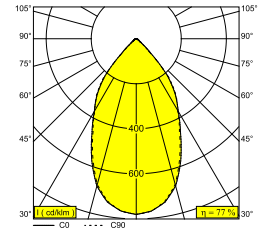

TWEETER M ON 1 92750 DIM8 B-C

418 51 811 923 ED8 B-C

AVAILABLE IN

BLACK-CHROMED 418 51 811 923 ED8 B-C

WHITE-WHITE 418 51 811 923 ED8 W-W

 [View on website](#)

General info

LOCATION	indoor
INSTALLATION	Ceiling Surface mounted, Wall Surface mounted
INGRESS PROTECTION	IP20
WEIGHT (KG)	0.8
ADJUSTABILITY	0° to 45° swiveling, 355° rotatable
INFORMATION	REFLECTOR WFL-50° INCL.DIMMABLE LED POWER SUPPLY 500mA-DC

Electrical info

ELECTRICAL	220-240V / 50-60Hz
CLASS	II
POWER SUPPLY INCLUDED	YES
DIM TYPE	mains (phase cut-off)
ENERGY CLASS	D
CERTIFICATES	CB, ENEC

Lightsource info

LIGHTSOURCE NAME	LED
LIGHTSOURCE	LED array 8,6W / CRI>90 (R9: 60) / 2700K / 1041lm
TM-30 VALUES	Rf: 89 / Rg: 100
SDCM	SDCM1
RISKGROUP	RG1
LM80	L90B10 > 50000
LED TECHNICS (LIGHT SOURCE)	1041lm // 8,6W // 121lm/W
LED TECHNICS (LUMINAIRE)	798lm // 10W // 81lm/W