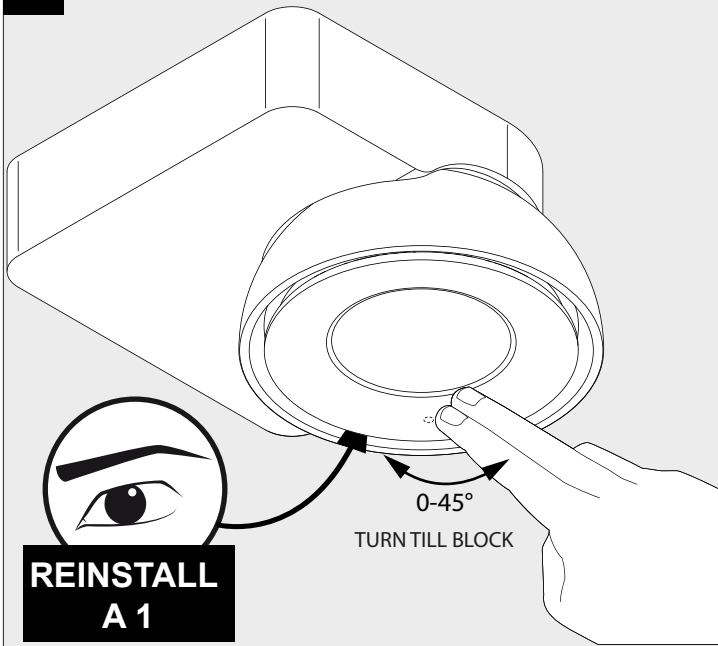

11 Patented rotation / aiming system