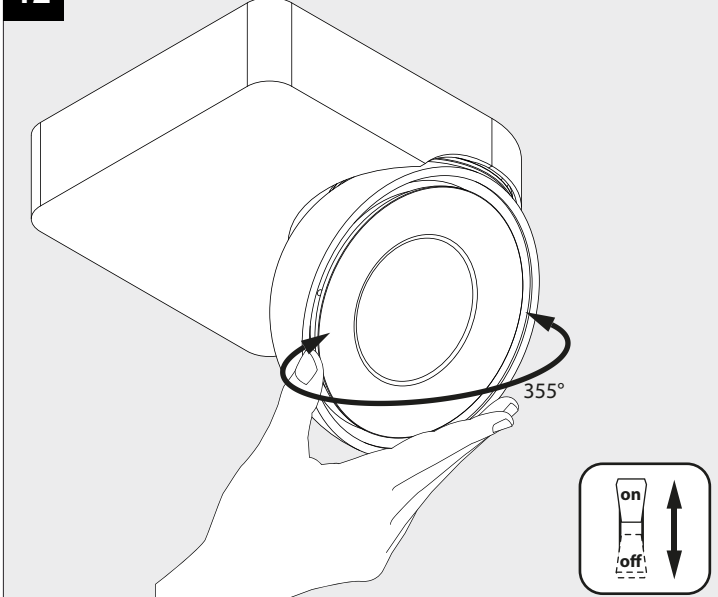

12 Patented rotation / aiming system