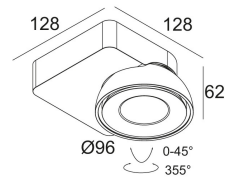

TWEETER M ON 1 92750 DIM8

418 51 811 923 ED8

[Weblink](#)

Available colors: BLACK-CHROMED (418 51 811 923 ED8 B-C)
WHITE-WHITE (418 51 811 923 ED8 W-W)

ADJUSTABLE 0° - 45° / 355°
INCL. 1 x LED WHITE 10,4W / CRI>90 / 2700K / 1032lm
INCL. 1 x REFLECTOR WFL-50°
INCL. DIMMABLE LED POWER SUPPLY 500mA-DC
MAINS DIMMING - TRAILING EDGE

LED Technics: Light source: 1032 lm // 10 W // 105 lm/W
Luminaire: 791 lm // 12 W // 66 lm/W

220-240V / 50-60Hz

Class: II

Weight: 0.8 KG
Protection level: IP20
Minimum distance: n.a.

For detailed installation instructions, please consult the manual. [418 51 811 XXX HAND.pdf](#)

TWEETER M ON 1 92750 DIM8
418 51 811 923 ED8

Related project picture of product family: