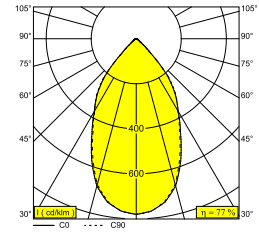

## TWEETER M ON 1 92750 DIM8 W-W

418 51 811 923 ED8 W-W

AVAILABLE IN

**BLACK-CHROMED** 418 51 811 923 ED8 B-C

**WHITE-WHITE** 418 51 811 923 ED8 W-W

 [View on website](#)

### General info

<b>LOCATION</b>	indoor
<b>INSTALLATION</b>	Ceiling Surface mounted, Wall Surface mounted
<b>INGRESS PROTECTION</b>	IP20
<b>WEIGHT (KG)</b>	0.8
<b>ADJUSTABILITY</b>	0° to 45° swiveling, 355° rotatable
<b>INFORMATION</b>	REFLECTOR WFL-50° INCL.DIMMABLE LED POWER SUPPLY 500mA-DC