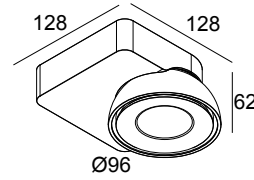

## TWEETER M ON 1 92750 DIM8 W-W

418 51 811 923 ED8 W-W

AVAILABLE IN

**BLACK-CHROMED** 418 51 811 923 ED8 B-C

**WHITE-WHITE** 418 51 811 923 ED8 W-W

 [View on website](#)

### General info

<b>LOCATION</b>	indoor
<b>INSTALLATION</b>	Ceiling Surface mounted, Wall Surface mounted
<b>INGRESS PROTECTION</b>	IP20
<b>WEIGHT (KG)</b>	0.8
<b>ADJUSTABILITY</b>	0° to 45° swiveling, 355° rotatable
<b>INFORMATION</b>	REFLECTOR WFL-50° INCL.DIMMABLE LED POWER SUPPLY 500mA-DC