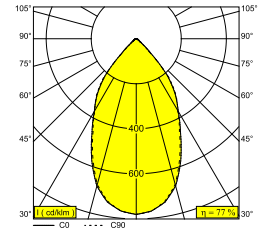

## TWEETER M ON 1 92750 WDL B-C

418 51 811 923 WDL B-C

AVAILABLE IN

**BLACK-CHROMED** 418 51 811 923 WDL B-C

**WHITE-WHITE** 418 51 811 923 WDL W-W

 [View on website](#)

### General info

<b>LOCATION</b>	indoor
<b>INSTALLATION</b>	Ceiling Surface mounted, Wall Surface mounted
<b>INGRESS PROTECTION</b>	IP20
<b>WEIGHT (KG)</b>	0.8
<b>ADJUSTABILITY</b>	0° to 45° swiveling, 355° rotatable
<b>INFORMATION</b>	REFLECTOR WFL-50° INCL. WIRELESS DIMMABLE CONTROL 48V-DC EXCL. LED POWER SUPPLY 48V-DC