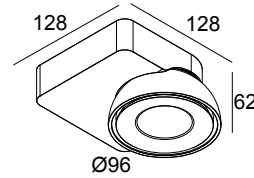

## TWEETER M ON 1 92750 WDL B-C

418 51 811 923 WDL B-C

AVAILABLE IN

**BLACK-CHROMED** 418 51 811 923 WDL B-C

**WHITE-WHITE** 418 51 811 923 WDL W-W

 [View on website](#)

### General info

<b>LOCATION</b>	indoor
<b>INSTALLATION</b>	Ceiling Surface mounted, Wall Surface mounted
<b>INGRESS PROTECTION</b>	IP20
<b>WEIGHT (KG)</b>	0.8
<b>ADJUSTABILITY</b>	0° to 45° swiveling, 355° rotatable
<b>INFORMATION</b>	REFLECTOR WFL-50° INCL. WIRELESS DIMMABLE CONTROL 48V-DC EXCL. LED POWER SUPPLY 48V-DC