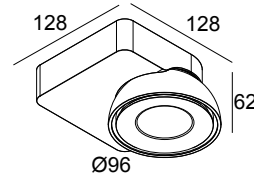

TWEETER M ON 1 93033 DIM8 B-C

418 51 811 932 ED8 B-C

AVAILABLE IN

BLACK-CHROMED 418 51 811 932 ED8 B-C

WHITE-WHITE 418 51 811 932 ED8 W-W

 [View on website](#)

General info

LOCATION	indoor
INSTALLATION	Ceiling Surface mounted, Wall Surface mounted
INGRESS PROTECTION	IP20
WEIGHT (KG)	0.8
ADJUSTABILITY	0° to 45° swiveling, 355° rotatable
INFORMATION	REFLECTOR FL-33° INCL.DIMMABLE LED POWER SUPPLY 500mA-DC

Electrical info

ELECTRICAL	220-240V / 50-60Hz
CLASS	II
POWER SUPPLY INCLUDED	YES
DIM TYPE	mains (phase cut-off)
ENERGY CLASS	D
CERTIFICATES	CB, ENEC

Lightsource info

LIGHTSOURCE NAME	LED
LIGHTSOURCE	LED array 8,6W / CRI>90 (R9: 52) / 3000K / 1089lm
TM-30 VALUES	Rf: 90 / Rg: 99
SDCM	SDCM1
RISKGROUP	RG1
LM80	L90B10 > 50000
LED TECHNICS (LIGHT SOURCE)	1089lm // 8,6W // 127lm/W
LED TECHNICS (LUMINAIRE)	867lm // 10W // 88lm/W