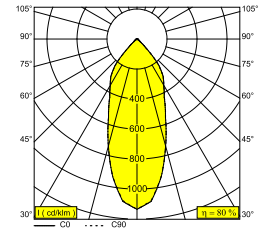

TWEETER M ON 1 93033 DIM8 B-C

418 51 811 932 ED8 B-C

AVAILABLE IN

BLACK-CHROMED 418 51 811 932 ED8 B-C

WHITE-WHITE 418 51 811 932 ED8 W-W

 [View on website](#)

General info

LOCATION	indoor
INSTALLATION	Ceiling Surface mounted, Wall Surface mounted
INGRESS PROTECTION	IP20
WEIGHT (KG)	0.8
ADJUSTABILITY	0° to 45° swiveling, 355° rotatable
INFORMATION	REFLECTOR FL-33° INCL.DIMMABLE LED POWER SUPPLY 500mA-DC

Electrical info

ELECTRICAL	220-240V / 50-60Hz
CLASS	II
POWER SUPPLY INCLUDED	YES
DIM TYPE	mains (phase cut-off)
ENERGY CLASS	D
CERTIFICATES	CB, ENEC

Lightsource info

LIGHTSOURCE NAME	LED
LIGHTSOURCE	LED array 8,6W / CRI>90 (R9: 52) / 3000K / 1089lm
TM-30 VALUES	Rf: 90 / Rg: 99
SDCM	SDCM1
RISKGROUP	RG1
LM80	L90B10 > 50000
LED TECHNICS (LIGHT SOURCE)	1089lm // 8,6W // 127lm/W
LED TECHNICS (LUMINAIRE)	867lm // 10W // 88lm/W