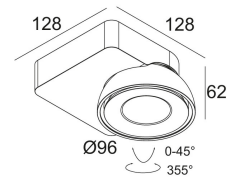

TWEETER M ON 1 93033 DIM8

418 51 811 932 ED8

[Weblink](#)

Available colors: BLACK-CHROMED (418 51 811 932 ED8 B-C)
WHITE-WHITE (418 51 811 932 ED8 W-W)

ADJUSTABLE 0° - 45° / 355°
INCL. 1 x LED WHITE 10,4W / CRI>90 / 3000K / 1075lm
INCL. 1 x REFLECTOR FL-33°
INCL. DIMMABLE LED POWER SUPPLY 500mA-DC
MAINS DIMMING - TRAILING EDGE

LED Technics: Light source: 1075 lm // 10 W // 110 lm/W
Luminaire: 856 lm // 12 W // 72 lm/W

220-240V / 50-60Hz

Class: II

Weight: 0.8 KG
Protection level: IP20
Minimum distance: n.a.

For detailed installation instructions, please consult the manual. [418 51 811 XXX HAND.pdf](#)

TWEETER M ON 1 93033 DIM8
418 51 811 932 ED8

Related project picture of product family: