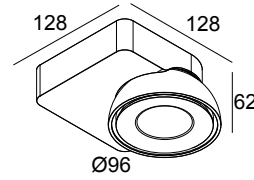

TWEETER M ON 1 93033 DIM8 W-W

418 51 811 932 ED8 W-W

AVAILABLE IN

BLACK-CHROMED 418 51 811 932 ED8 B-C

WHITE-WHITE 418 51 811 932 ED8 W-W

 [View on website](#)

General info

LOCATION	indoor
INSTALLATION	Ceiling Surface mounted, Wall Surface mounted
INGRESS PROTECTION	IP20
WEIGHT (KG)	0.8
ADJUSTABILITY	0° to 45° swiveling, 355° rotatable
INFORMATION	REFLECTOR FL-33° INCL.DIMMABLE LED POWER SUPPLY 500mA-DC

Electrical info

ELECTRICAL	220-240V / 50-60Hz
CLASS	II
POWER SUPPLY INCLUDED	YES
DIM TYPE	mains (phase cut-off)
ENERGY CLASS	D
CERTIFICATES	CB, ENEC

Lightsource info

LIGHTSOURCE NAME	LED
LIGHTSOURCE	LED array 8,6W / CRI>90 (R9: 52) / 3000K / 1089lm
TM-30 VALUES	Rf: 90 / Rg: 99
SDCM	SDCM1
RISKGROUP	RG1
LM80	L90B10 > 50000
LED TECHNICS (LIGHT SOURCE)	1089lm // 8,6W // 127lm/W
LED TECHNICS (LUMINAIRE)	867lm // 10W // 88lm/W

For detailed installation instructions, please consult the manual: [418_51_811_XXX_HAND.pdf](#)

TWEETER M ON 1 93033 DIM8 W-W

418 51 811 932 ED8 W-W

FINISH YOUR SPECIFICATION

Control gear, ballast and transformers