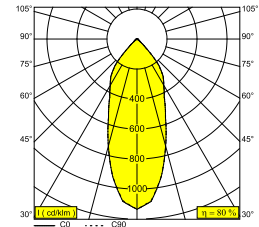

TWEETER M ON 1 93033 DIM8 W-W

418 51 811 932 ED8 W-W

AVAILABLE IN

BLACK-CHROMED 418 51 811 932 ED8 B-C

WHITE-WHITE 418 51 811 932 ED8 W-W

 [View on website](#)

General info

LOCATION	indoor
INSTALLATION	Ceiling Surface mounted, Wall Surface mounted
INGRESS PROTECTION	IP20
WEIGHT (KG)	0.8
ADJUSTABILITY	0° to 45° swiveling, 355° rotatable
INFORMATION	REFLECTOR FL-33° INCL.DIMMABLE LED POWER SUPPLY 500mA-DC