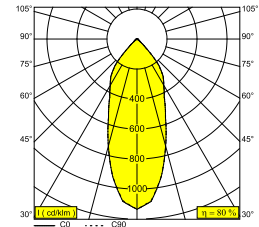

TWEETER M ON 1 93033 WDL B-C

418 51 811 932 WDL B-C

AVAILABLE IN

BLACK-CHROMED 418 51 811 932 WDL B-C

WHITE-WHITE 418 51 811 932 WDL W-W

 [View on website](#)

General info

LOCATION	indoor
INSTALLATION	Ceiling Surface mounted, Wall Surface mounted
INGRESS PROTECTION	IP20
WEIGHT (KG)	0.8
ADJUSTABILITY	0° to 45° swiveling, 355° rotatable
INFORMATION	REFLECTOR FL-33° INCL. WIRELESS DIMMABLE CONTROL 48V-DC EXCL. LED POWER SUPPLY 48V-DC

Electrical info

ELECTRICAL	48V-DC
CLASS	III
DIM TYPE	WDL = wireless dimmable
ENERGY CLASS	D
CERTIFICATES	CB, ENEC

Lightsource info

LIGHTSOURCE NAME	LED
LIGHTSOURCE	LED array 8,6W / CRI>90 (R9: 52) / 3000K / 1089lm
TM-30 VALUES	Rf: 90 / Rg: 99
SDCM	SDCM1
RISKGROUP	RG1
LM80	L90B10 > 50000
LED TECHNICS (LIGHT SOURCE)	1089lm // 8,6W // 127lm/W
LED TECHNICS (LUMINAIRE)	867lm // 10W // 88lm/W