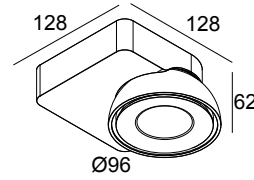

TWEETER M ON 1 93033 WDL B-C

418 51 811 932 WDL B-C

AVAILABLE IN

BLACK-CHROMED 418 51 811 932 WDL B-C

WHITE-WHITE 418 51 811 932 WDL W-W

 [View on website](#)

General info

LOCATION	indoor
INSTALLATION	Ceiling Surface mounted, Wall Surface mounted
INGRESS PROTECTION	IP20
WEIGHT (KG)	0.8
ADJUSTABILITY	0° to 45° swiveling, 355° rotatable
INFORMATION	REFLECTOR FL-33° INCL. WIRELESS DIMMABLE CONTROL 48V-DC EXCL. LED POWER SUPPLY 48V-DC

Electrical info

ELECTRICAL	48V-DC
CLASS	III
DIM TYPE	WDL = wireless dimmable
ENERGY CLASS	D
CERTIFICATES	CB, ENEC

Lightsource info

LIGHTSOURCE NAME	LED
LIGHTSOURCE	LED array 8,6W / CRI>90 (R9: 52) / 3000K / 1089lm
TM-30 VALUES	Rf: 90 / Rg: 99
SDCM	SDCM1
RISKGROUP	RG1
LM80	L90B10 > 50000
LED TECHNICS (LIGHT SOURCE)	1089lm // 8,6W // 127lm/W
LED TECHNICS (LUMINAIRE)	867lm // 10W // 88lm/W