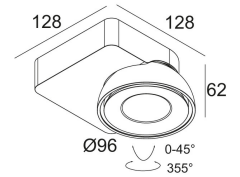

**TWEETER M ON 1 93033 WDL**

418 51 811 932 WDL

[Weblink](#)

Available colors: BLACK-CHROMED (418 51 811 932 WDL B-C)  
WHITE-WHITE (418 51 811 932 WDL W-W)

ADJUSTABLE 0° - 45° / 355°  
INCL. 1 x LED WHITE 10,4W / CRI>90 / 3000K / 1075lm  
INCL. 1 x REFLECTOR FL-33°  
INCL. WIRELESS DIMMABLE CONTROL 48V-DC  
EXCL. LED POWER SUPPLY 48V-DC

LED Technics: Light source: 1075 lm // 10 W // 110 lm/W  
Luminaire: 856 lm // 12 W // 72 lm/W

48V-DC

Class: III

Weight: 0.8 KG  
Protection level: IP20  
Minimum distance: n.a.

Requirements: LED POWER SUPPLY 48V-DC