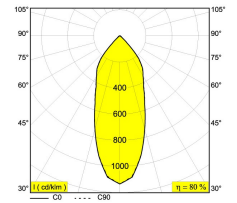

**TWEETER M ON 1 93033 WDL**

418 51 811 932 WDL

[Weblink](#)

Available colors: BLACK-CHROMED (418 51 811 932 WDL B-C)  
WHITE-WHITE (418 51 811 932 WDL W-W)

ADJUSTABLE 0° - 45° / 355°  
INCL. 1 x LED WHITE 10,4W / CRI>90 / 3000K / 1075lm  
INCL. 1 x REFLECTOR FL-33°  
INCL. WIRELESS DIMMABLE CONTROL 48V-DC  
EXCL. LED POWER SUPPLY 48V-DC

LED Technics: Light source: 1075 lm // 10 W // 110 lm/W  
Luminaire: 856 lm // 12 W // 72 lm/W

48V-DC

Class: III

Weight: 0.8 KG  
Protection level: IP20  
Minimum distance: n.a.

Requirements: LED POWER SUPPLY 48V-DC