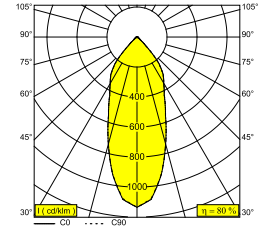

TWEETER M ON 1 93033 WDL W-W

418 51 811 932 WDL W-W

AVAILABLE IN

BLACK-CHROMED 418 51 811 932 WDL B-C

WHITE-WHITE 418 51 811 932 WDL W-W

 [View on website](#)

General info

LOCATION	indoor
INSTALLATION	Ceiling Surface mounted, Wall Surface mounted
INGRESS PROTECTION	IP20
WEIGHT (KG)	0.8
ADJUSTABILITY	0° to 45° swiveling, 355° rotatable
INFORMATION	REFLECTOR FL-33° INCL. WIRELESS DIMMABLE CONTROL 48V-DC EXCL. LED POWER SUPPLY 48V-DC

Electrical info

ELECTRICAL	48V-DC
CLASS	III
DIM TYPE	WDL = wireless dimmable
ENERGY CLASS	D
CERTIFICATES	CB, ENEC

Lightsource info

LIGHTSOURCE NAME	LED
LIGHTSOURCE	LED array 8,6W / CRI>90 (R9: 52) / 3000K / 1089lm
TM-30 VALUES	Rf: 90 / Rg: 99
SDCM	SDCM1
RISKGROUP	RG1
LM80	L90B10 > 50000
LED TECHNICS (LIGHT SOURCE)	1089lm // 8,6W // 127lm/W
LED TECHNICS (LUMINAIRE)	867lm // 10W // 88lm/W