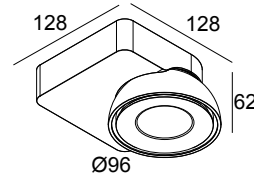

TWEETER M ON 1 93033 WDL W-W

418 51 811 932 WDL W-W

AVAILABLE IN

BLACK-CHROMED 418 51 811 932 WDL B-C

WHITE-WHITE 418 51 811 932 WDL W-W

 [View on website](#)

General info

LOCATION	indoor
INSTALLATION	Ceiling Surface mounted, Wall Surface mounted
INGRESS PROTECTION	IP20
WEIGHT (KG)	0.8
ADJUSTABILITY	0° to 45° swiveling, 355° rotatable
INFORMATION	REFLECTOR FL-33° INCL. WIRELESS DIMMABLE CONTROL 48V-DC EXCL. LED POWER SUPPLY 48V-DC

Electrical info

ELECTRICAL	48V-DC
CLASS	III
DIM TYPE	WDL = wireless dimmable
ENERGY CLASS	D
CERTIFICATES	CB, ENEC

Lightsource info

LIGHTSOURCE NAME	LED
LIGHTSOURCE	LED array 8,6W / CRI>90 (R9: 52) / 3000K / 1089lm
TM-30 VALUES	Rf: 90 / Rg: 99
SDCM	SDCM1
RISKGROUP	RG1
LM80	L90B10 > 50000
LED TECHNICS (LIGHT SOURCE)	1089lm // 8,6W // 127lm/W
LED TECHNICS (LUMINAIRE)	867lm // 10W // 88lm/W