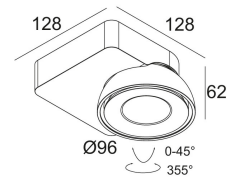

**TWEETER M ON 1 93050 DIM8**

418 51 811 933 ED8

[Weblink](#)

Available colors: BLACK-CHROMED (418 51 811 933 ED8 B-C)  
WHITE-WHITE (418 51 811 933 ED8 W-W)

ADJUSTABLE 0° - 45° / 355°  
INCL. 1 x LED WHITE 10,4W / CRI>90 / 3000K / 1075lm  
INCL. 1 x REFLECTOR WFL-50°  
INCL. DIMMABLE LED POWER SUPPLY 500mA-DC  
MAINS DIMMING - TRAILING EDGE

LED Technics: Light source: 1075 lm // 10 W // 110 lm/W  
Luminaire: 824 lm // 12 W // 69 lm/W

220-240V / 50-60Hz

Class: II

Weight: 0.8 KG  
Protection level: IP20  
Minimum distance: n.a.

For detailed installation instructions, please consult the manual. [418 51 811 XXX HAND.pdf](#)

TWEETER M ON 1 93050 DIM8  
418 51 811 933 ED8

Related project picture of product family: