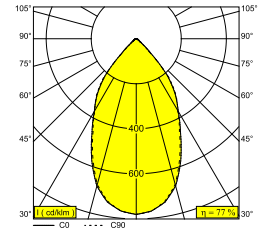

TWEETER M ON 1 93050 DIM8 W-W

418 51 811 933 ED8 W-W

AVAILABLE IN

BLACK-CHROMED 418 51 811 933 ED8 B-C

WHITE-WHITE 418 51 811 933 ED8 W-W

 [View on website](#)

General info

LOCATION	indoor
INSTALLATION	Ceiling Surface mounted, Wall Surface mounted
INGRESS PROTECTION	IP20
WEIGHT (KG)	0.8
ADJUSTABILITY	0° to 45° swiveling, 355° rotatable
INFORMATION	REFLECTOR WFL-50° INCL.DIMMABLE LED POWER SUPPLY 500mA-DC

Electrical info

ELECTRICAL	220-240V / 50-60Hz
CLASS	II
POWER SUPPLY INCLUDED	YES
DIM TYPE	mains (phase cut-off)
ENERGY CLASS	D
CERTIFICATES	CB, ENEC

Lightsource info

LIGHTSOURCE NAME	LED
LIGHTSOURCE	LED array 8,6W / CRI>90 (R9: 52) / 3000K / 1089lm
TM-30 VALUES	Rf: 90 / Rg: 99
SDCM	SDCM1
RISKGROUP	RG1
LM80	L90B10 > 50000
LED TECHNICS (LIGHT SOURCE)	1089lm // 8,6W // 127lm/W
LED TECHNICS (LUMINAIRE)	835lm // 10W // 84lm/W