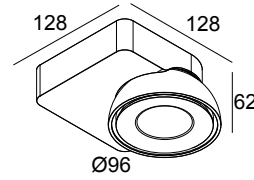

TWEETER M ON 1 93050 DIM8 W-W

418 51 811 933 ED8 W-W

AVAILABLE IN

BLACK-CHROMED 418 51 811 933 ED8 B-C

WHITE-WHITE 418 51 811 933 ED8 W-W

 [View on website](#)

General info

LOCATION	indoor
INSTALLATION	Ceiling Surface mounted, Wall Surface mounted
INGRESS PROTECTION	IP20
WEIGHT (KG)	0.8
ADJUSTABILITY	0° to 45° swiveling, 355° rotatable
INFORMATION	REFLECTOR WFL-50° INCL.DIMMABLE LED POWER SUPPLY 500mA-DC

Electrical info

ELECTRICAL	220-240V / 50-60Hz
CLASS	II
POWER SUPPLY INCLUDED	YES
DIM TYPE	mains (phase cut-off)
ENERGY CLASS	D
CERTIFICATES	CB, ENEC

Lightsource info

LIGHTSOURCE NAME	LED
LIGHTSOURCE	LED array 8,6W / CRI>90 (R9: 52) / 3000K / 1089lm
TM-30 VALUES	Rf: 90 / Rg: 99
SDCM	SDCM1
RISKGROUP	RG1
LM80	L90B10 > 50000
LED TECHNICS (LIGHT SOURCE)	1089lm // 8,6W // 127lm/W
LED TECHNICS (LUMINAIRE)	835lm // 10W // 84lm/W

For detailed installation instructions, please consult the manual: [418_51_811_XXX_HAND.pdf](#)

TWEETER M ON 1 93050 DIM8 W-W

418 51 811 933 ED8 W-W

FINISH YOUR SPECIFICATION

Control gear, ballast and transformers