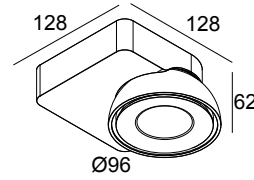

## TWEETER M ON 1 93050 WDL B-C

418 51 811 933 WDL B-C

AVAILABLE IN

**BLACK-CHROMED** 418 51 811 933 WDL B-C

**WHITE-WHITE** 418 51 811 933 WDL W-W

 [View on website](#)

### General info

<b>LOCATION</b>	indoor
<b>INSTALLATION</b>	Ceiling Surface mounted, Wall Surface mounted
<b>INGRESS PROTECTION</b>	IP20
<b>WEIGHT (KG)</b>	0.8
<b>ADJUSTABILITY</b>	0° to 45° swiveling, 355° rotatable
<b>INFORMATION</b>	REFLECTOR WFL-50° INCL.WIRELESS DIMMABLE CONTROL 48V-DC EXCL.LED POWER SUPPLY 48V-DC