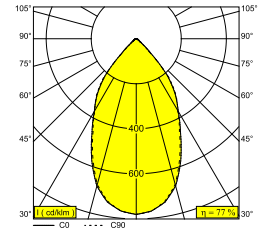

## TWEETER M ON 1 93050 WDL B-C

418 51 811 933 WDL B-C

AVAILABLE IN

**BLACK-CHROMED** 418 51 811 933 WDL B-C

**WHITE-WHITE** 418 51 811 933 WDL W-W

 [View on website](#)

### General info

<b>LOCATION</b>	indoor
<b>INSTALLATION</b>	Ceiling Surface mounted, Wall Surface mounted
<b>INGRESS PROTECTION</b>	IP20
<b>WEIGHT (KG)</b>	0.8
<b>ADJUSTABILITY</b>	0° to 45° swiveling, 355° rotatable
<b>INFORMATION</b>	REFLECTOR WFL-50° INCL.WIRELESS DIMMABLE CONTROL 48V-DC EXCL.LED POWER SUPPLY 48V-DC