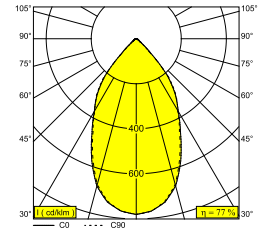

## TWEETER M ON 1 93050 WDL W-W

418 51 811 933 WDL W-W

AVAILABLE IN

**BLACK-CHROMED** 418 51 811 933 WDL B-C

**WHITE-WHITE** 418 51 811 933 WDL W-W

 [View on website](#)

### General info

<b>LOCATION</b>	indoor
<b>INSTALLATION</b>	Ceiling Surface mounted, Wall Surface mounted
<b>INGRESS PROTECTION</b>	IP20
<b>WEIGHT (KG)</b>	0.8
<b>ADJUSTABILITY</b>	0° to 45° swiveling, 355° rotatable
<b>INFORMATION</b>	REFLECTOR WFL-50° INCL. WIRELESS DIMMABLE CONTROL 48V-DC EXCL. LED POWER SUPPLY 48V-DC