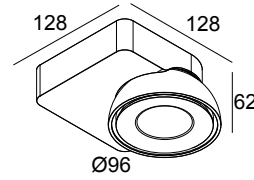

## TWEETER M ON 1 93050 WDL W-W

418 51 811 933 WDL W-W

AVAILABLE IN

**BLACK-CHROMED** 418 51 811 933 WDL B-C

**WHITE-WHITE** 418 51 811 933 WDL W-W

 [View on website](#)

### General info

<b>LOCATION</b>	indoor
<b>INSTALLATION</b>	Ceiling Surface mounted, Wall Surface mounted
<b>INGRESS PROTECTION</b>	IP20
<b>WEIGHT (KG)</b>	0.8
<b>ADJUSTABILITY</b>	0° to 45° swiveling, 355° rotatable
<b>INFORMATION</b>	REFLECTOR WFL-50° INCL. WIRELESS DIMMABLE CONTROL 48V-DC EXCL. LED POWER SUPPLY 48V-DC