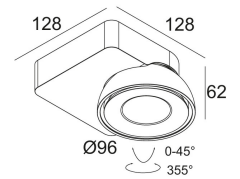

TWEETER M ON 1 93050 WDL
418 51 811 933 WDL

[Weblink](#)

Available colors: BLACK-CHROMED (418 51 811 933 WDL B-C)
 WHITE-WHITE (418 51 811 933 WDL W-W)

ADJUSTABLE 0° - 45° / 355°
 INCL. 1 x LED WHITE 10,4W / CRI>90 / 3000K / 1075lm
 INCL. 1 x REFLECTOR WFL-50°
 INCL. WIRELESS DIMMABLE CONTROL 48V-DC
 EXCL. LED POWER SUPPLY 48V-DC

LED Technics: Light source: 1075 lm // 10 W // 110 lm/W
 Luminaire: 824 lm // 12 W // 69 lm/W

48V-DC

Class: III

Weight: 0.8 KG
 Protection level: IP20
 Minimum distance: n.a.

Requirements: LED POWER SUPPLY 48V-DC