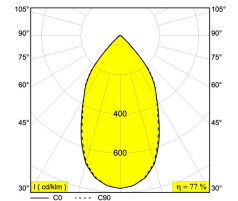

TWEETER M ON 1 93050 WDL
418 51 811 933 WDL

[Weblink](#)

Available colors: BLACK-CHROMED (418 51 811 933 WDL B-C)
 WHITE-WHITE (418 51 811 933 WDL W-W)

ADJUSTABLE 0° - 45° / 355°
 INCL. 1 x LED WHITE 10,4W / CRI>90 / 3000K / 1075lm
 INCL. 1 x REFLECTOR WFL-50°
 INCL. WIRELESS DIMMABLE CONTROL 48V-DC
 EXCL. LED POWER SUPPLY 48V-DC

LED Technics: Light source: 1075 lm // 10 W // 110 lm/W
 Luminaire: 824 lm // 12 W // 69 lm/W

48V-DC

Class: III

Weight: 0.8 KG
 Protection level: IP20
 Minimum distance: n.a.

Requirements: LED POWER SUPPLY 48V-DC